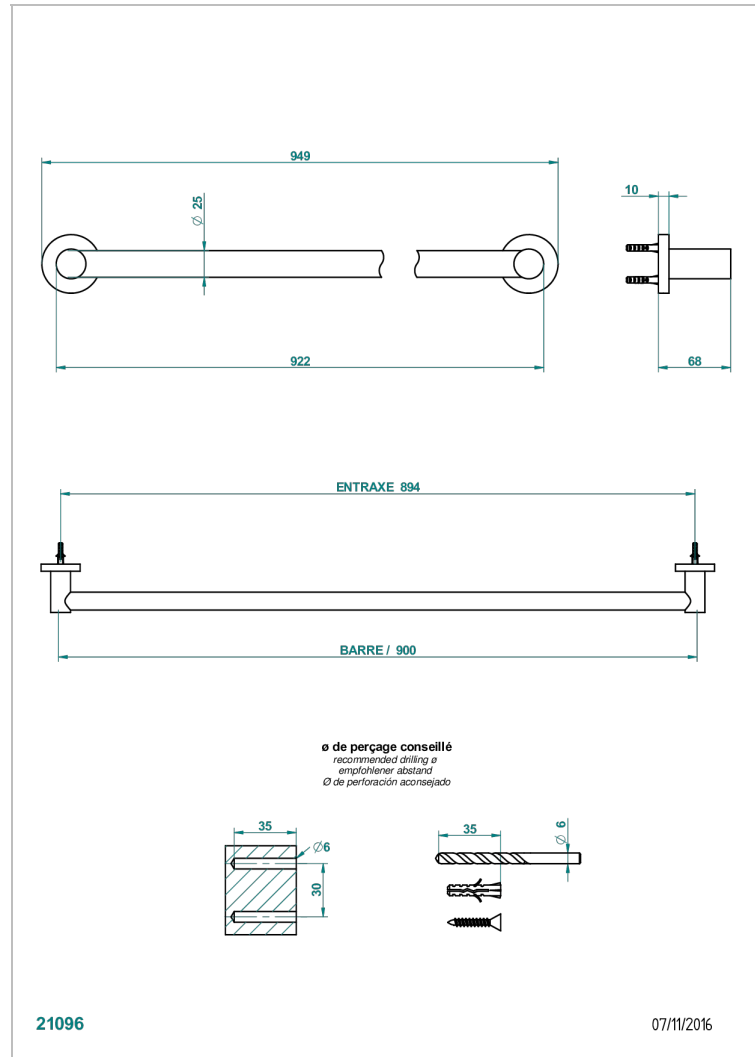

BAMBOU BLACK CRYSTAL

A33-526

Bath towel holder, length: 900 mm

THG[®]
PARIS

CHARACTERISTIC

- Bambou Black crystal
- Bath towel holder, length: 900 mm

AVAILABLE FINITIONS

Antique nickel - H28
Black ceram - D30
Blush PVD - H62
Brass color PVD - H49
Brown bronze color PVD - F33
Gold color PVD - H52