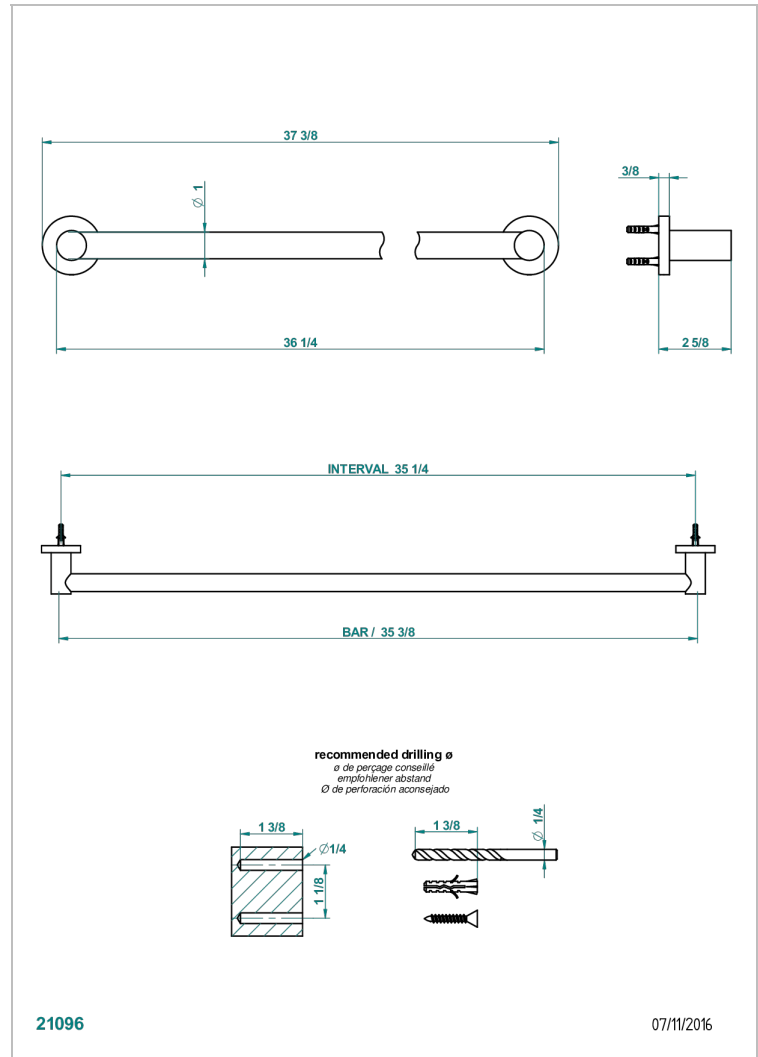

# BAMBOU BLACK CRYSTAL

A33-526

Bath towel holder, length: 900 mm

THG<sup>®</sup>  
PARIS

## CHARACTERISTIC

- Bambou Black crystal
- Bath towel holder, length: 900 mm