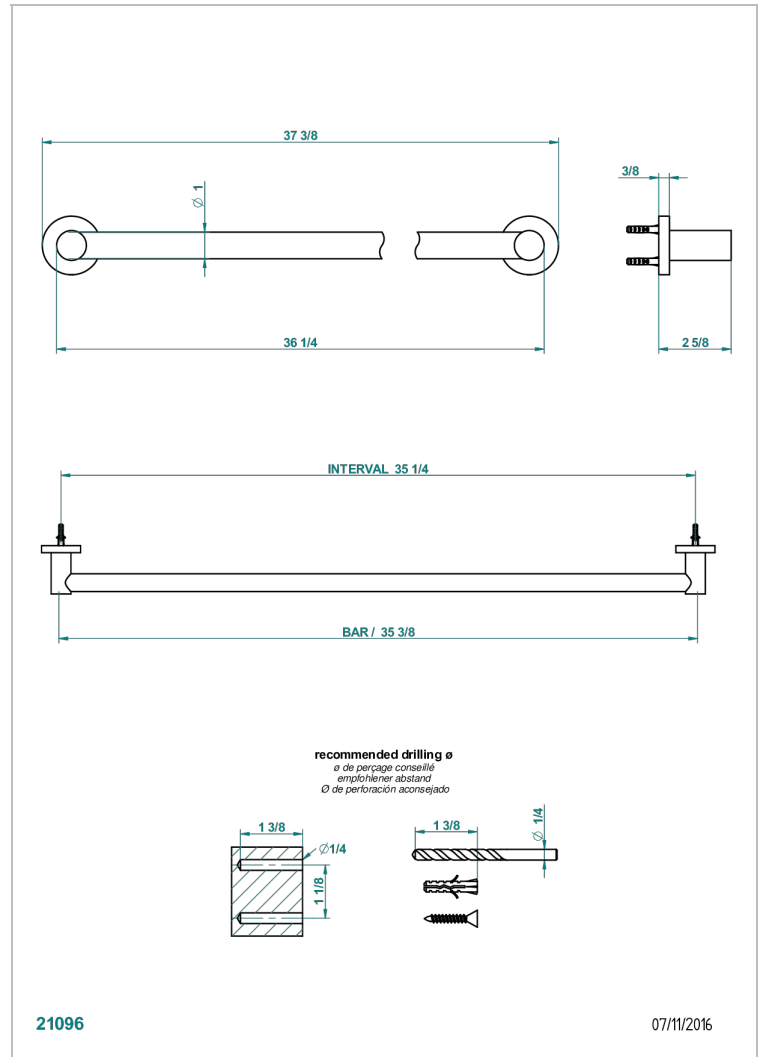

# BAMBOU BLACK CRYSTAL

A33-526

Bath towel holder, length: 900 mm

THG<sup>®</sup>  
PARIS

21096

07/11/2016

## CHARACTERISTIC

- BamboU Black crystal
- Bath towel holder, length: 900 mm