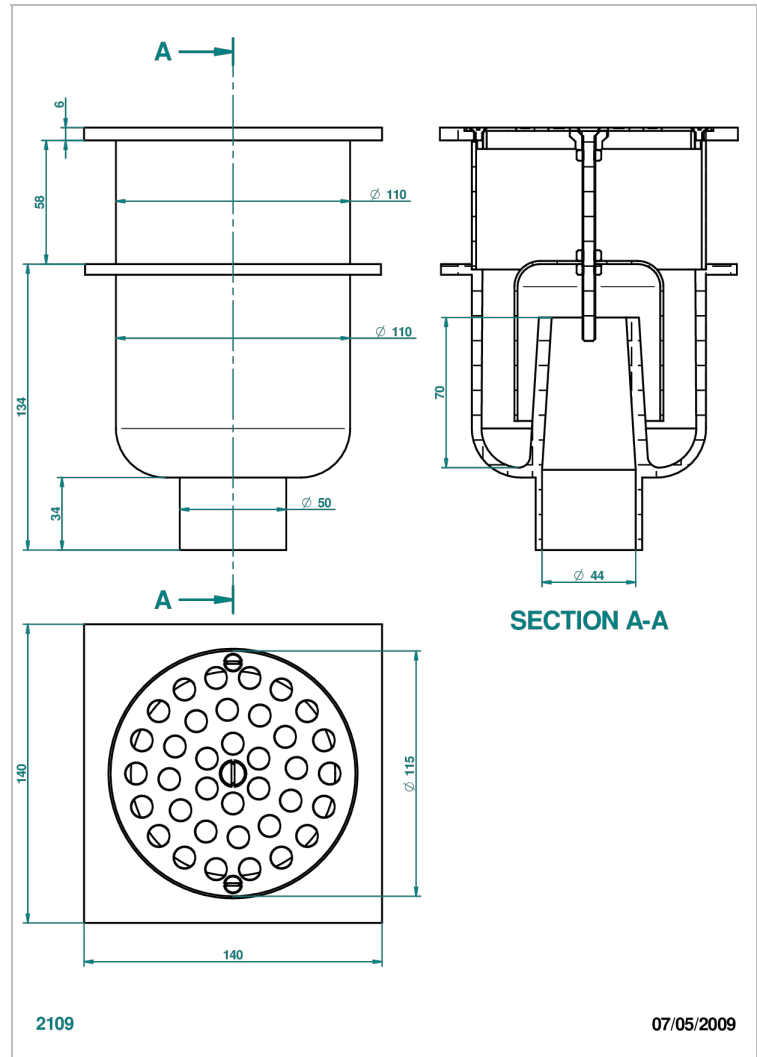

GENERAL ITEMS

G00-7650

Square shower drain, 140 x 140 mm, vertical outlet without cover

2109

07/05/2009

CHARACTERISTIC

- General Items
- Square shower drain, 140 x 140 mm, vertical outlet without cover

AVAILABLE FINITIONS