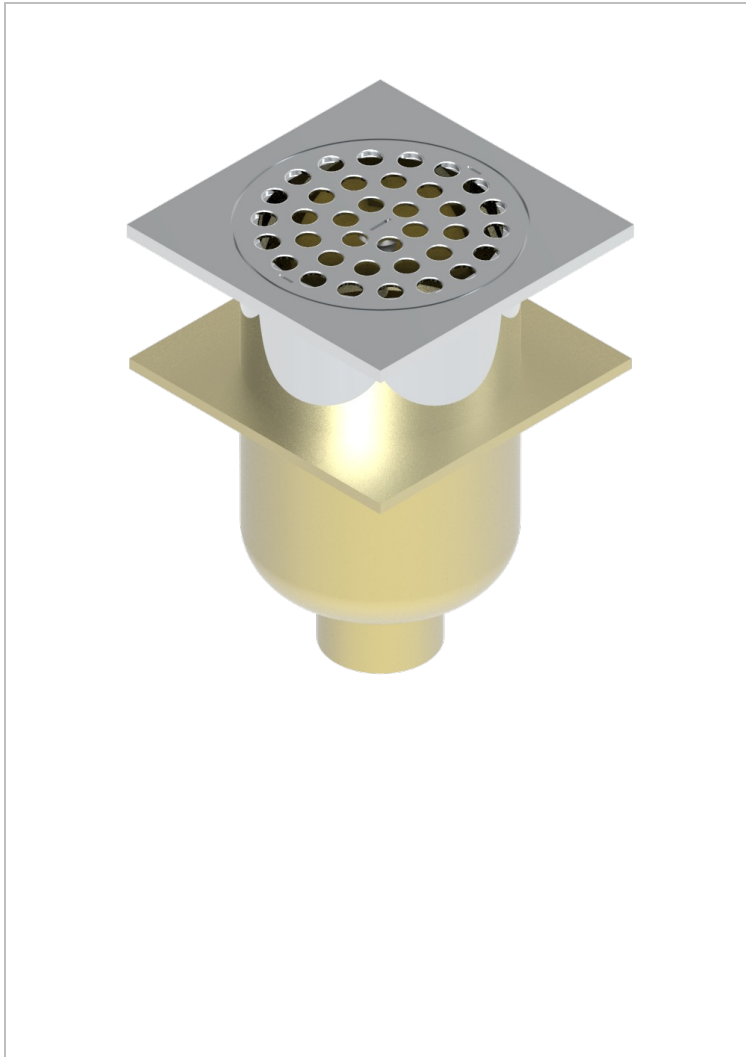

GENERAL ITEMS

G00-7650

Square shower drain, 140 x 140 mm, vertical outlet without cover

2109

07/05/2009

CHARACTERISTIC

- General Items
- Square shower drain, 140 x 140 mm, vertical outlet without cover

AVAILABLE FINITIONS

Antique nickel - H28
Black ceram - D30
Blush PVD - H62
Brass color PVD - H49
Brown bronze color PVD - F33
Gold color PVD - H52

Graphite PVD - H64
Lacquered light bronze - D01
Matt Umber PVD - H67
Matt blush PVD - H60
Matt brass color PVD - H50
Matt brown bronze color PVD - F34

Matt chrome - C02
Matt gold - F07
Matt gold color PVD - H53
Matt graphite PVD - H65
Matt nickel (color finish) - C01
Matt nickel color PVD - H56

Nickel color PVD - H55
Polished chrome (color finish) - A02
Polished chrome / Polished gold (color finish) - G02
Polished gold (color finish) - F01
Polished nickel - B01
Soft gold - F30

Soft matt gold - F31
Umber PVD - H66
Varnished matt antique red copper (color finish) - H07