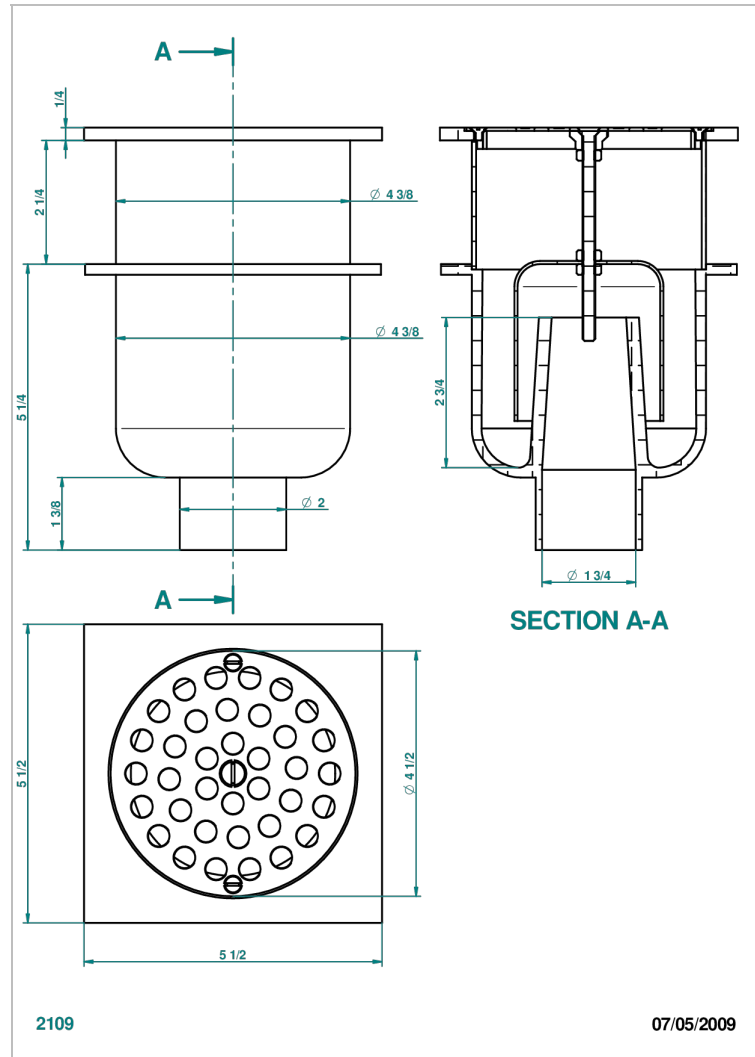

GENERAL ITEMS

G00-7650

Square shower drain, 140 x 140 mm, vertical outlet without cover

CHARACTERISTIC

- General Items
- Square shower drain, 140 x 140 mm, vertical outlet without cover

AVAILABLE FINITIONS