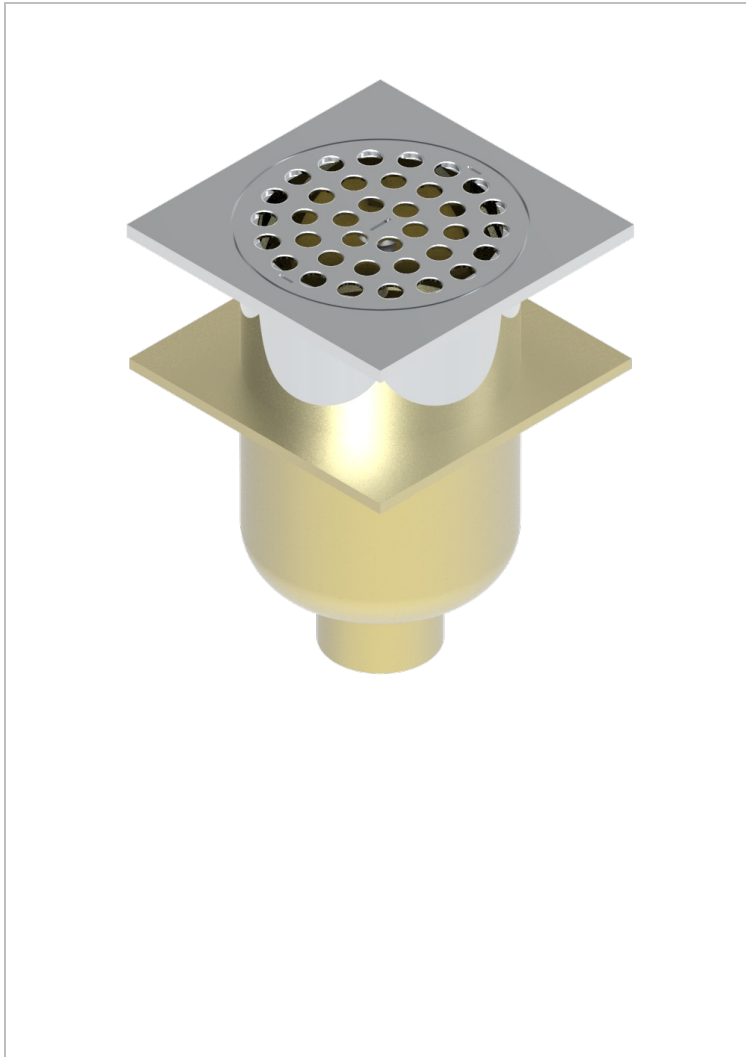

GENERAL ITEMS

G00-7650

Square shower drain, 140 x 140 mm, vertical outlet without cover

CHARACTERISTIC

- General Items
- Square shower drain, 140 x 140 mm, vertical outlet without cover

AVAILABLE FINITIONS

Antique nickel - H28
Black ceram - D30
Blush PVD - H62
Brass color PVD - H49
Brown bronze color PVD - F33
Gold color PVD - H52

Graphite PVD - H64
Lacquered light bronze - D01
Matt Umber PVD - H67
Matt blush PVD - H60
Matt brass color PVD - H50
Matt brown bronze color PVD - F34

Matt chrome - C02
Matt gold - F07
Matt gold color PVD - H53
Matt graphite PVD - H65
Matt nickel (color finish) - C01
Matt nickel color PVD - H56

Nickel color PVD - H55
Polished chrome (color finish) - A02
Polished chrome / Polished gold (color finish) - G02
Polished gold (color finish) - F01
Polished nickel - B01
Soft gold - F30

Soft matt gold - F31
Umber PVD - H66
Varnished matt antique red copper (color finish) - H07