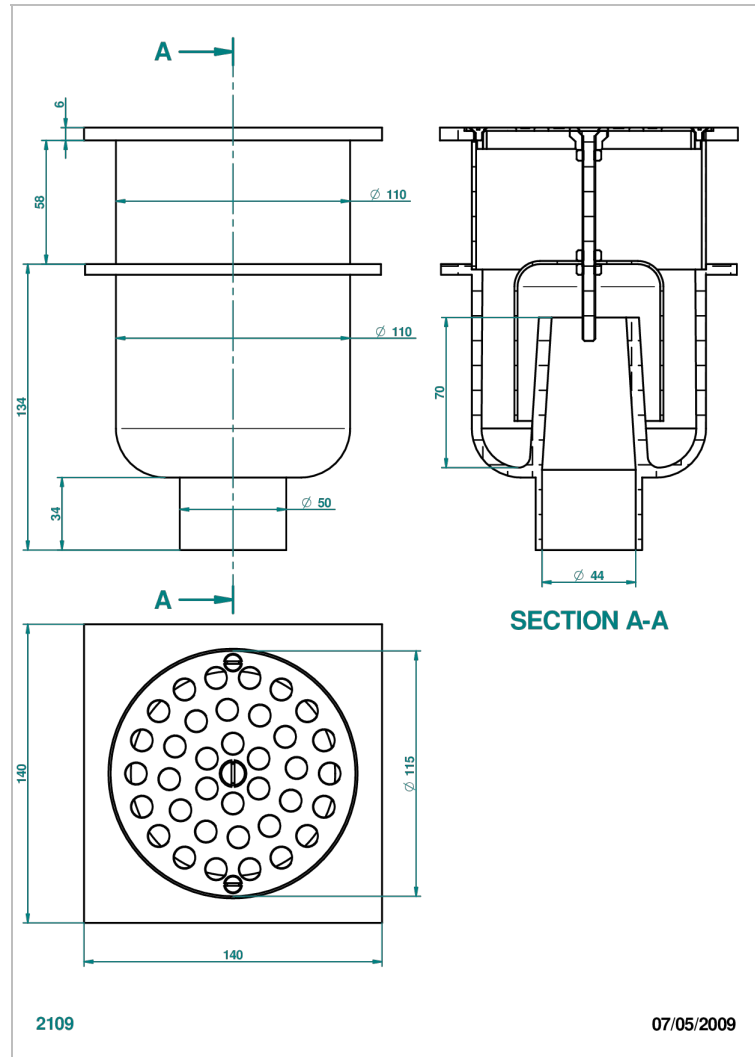

GENERAL ITEMS

G00-7650

Square shower drain, 140 x 140 mm, vertical outlet without cover

CHARACTERISTIC

- General Items
- Square shower drain, 140 x 140 mm, vertical outlet without cover

AVAILABLE FINITIONS