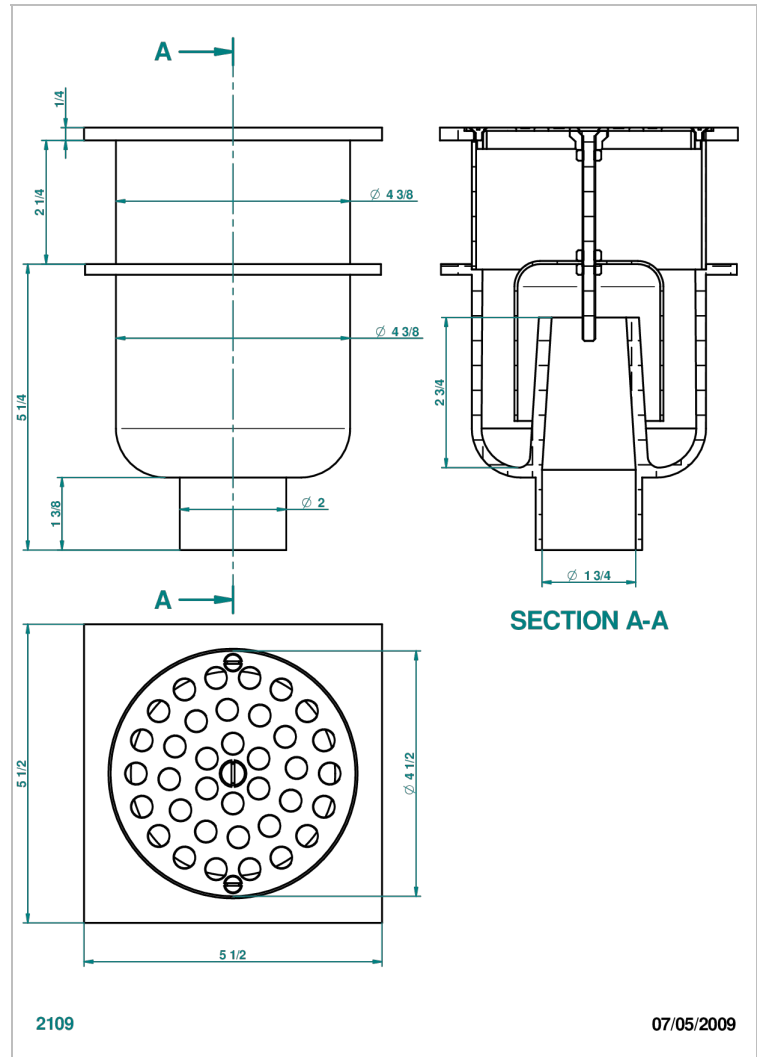

# GENERAL ITEMS

G00-7650

Square shower drain, 140 x 140 mm, vertical outlet without cover

## CHARACTERISTIC

- General Items
- Square shower drain, 140 x 140 mm, vertical outlet without cover