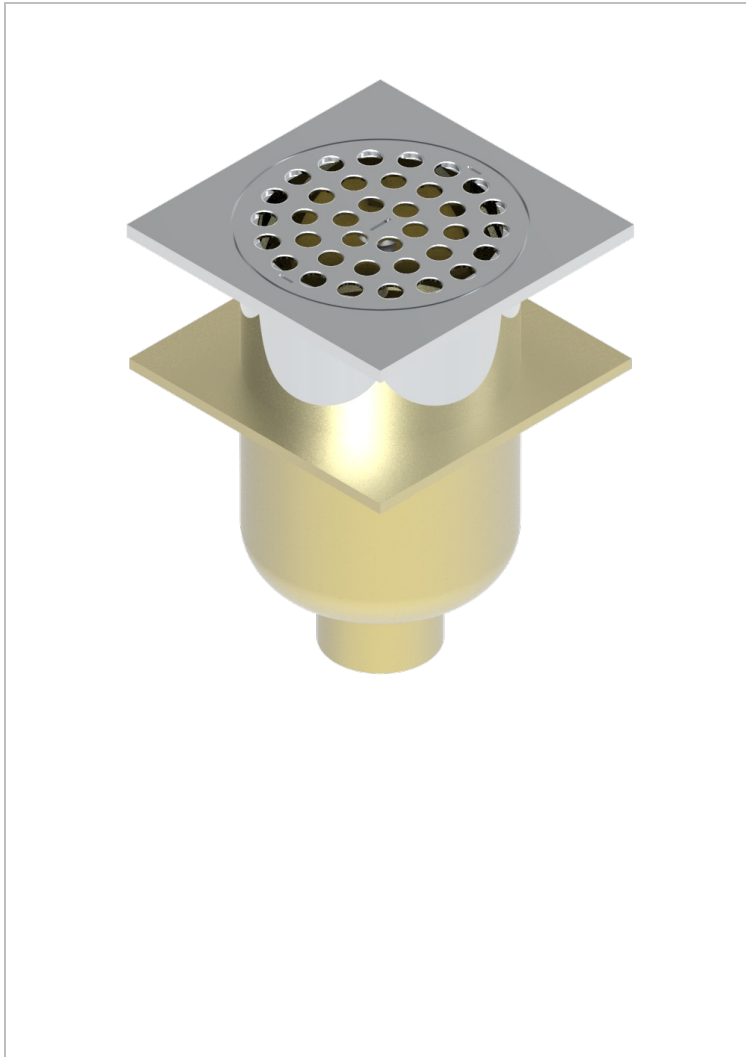

# GENERAL ITEMS

G00-7650

Square shower drain, 140 x 140 mm, vertical outlet without cover

## CHARACTERISTIC

- General Items
- Square shower drain, 140 x 140 mm, vertical outlet without cover

## AVAILABLE FINITIONS

Antique nickel - H28  
Black ceram - D30  
Blush PVD - H62  
Brass color PVD - H49  
Brown bronze color PVD - F33  
Gold color PVD - H52

Graphite PVD - H64  
Lacquered light bronze - D01  
Matt Umber PVD - H67  
Matt blush PVD - H60  
Matt brass color PVD - H50  
Matt brown bronze color PVD - F34

Soft matt gold - F31  
Umber PVD - H66  
Varnished matt antique red copper (color finish) - H07