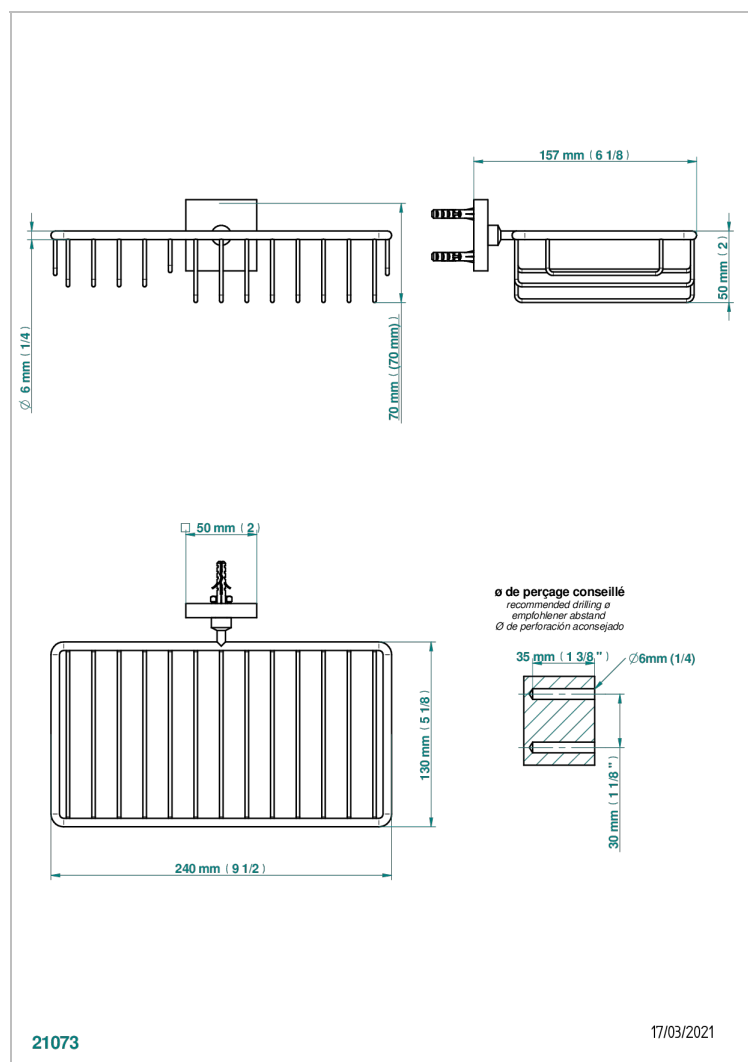

# PROFIL BLACK ONYX WITH LEVER HANDLES

A6P-2620

Soap and sponge holder, wall mounted

## CHARACTERISTIC

- Profil Black Onyx with lever handles
- Soap and sponge holder, wall mounted