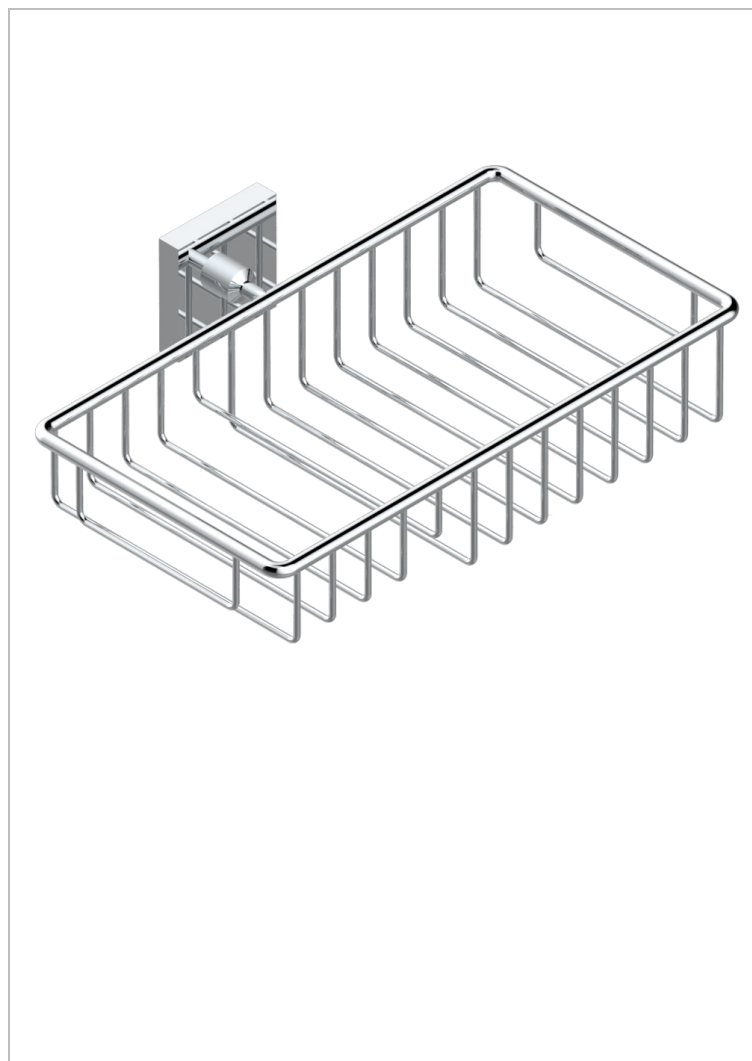

# PROFIL BLACK ONYX WITH LEVER HANDLES

A6P-2620

Soap and sponge holder, wall mounted

## CHARACTERISTIC

- Profil Black Onyx with lever handles
- Soap and sponge holder, wall mounted