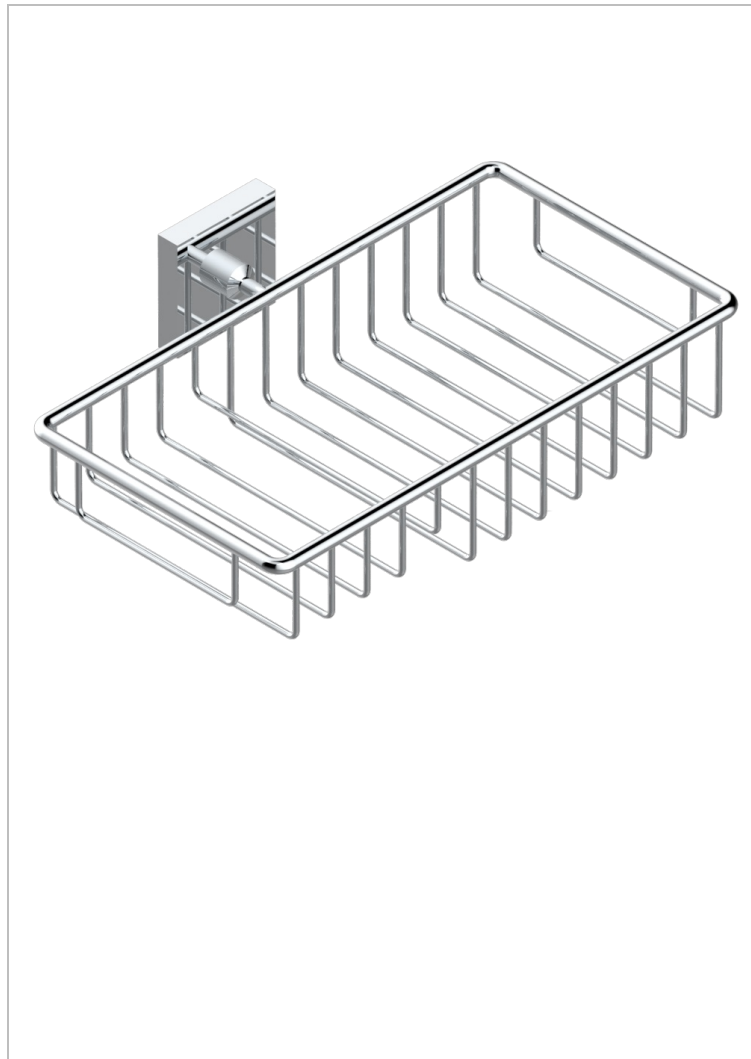

PROFIL BLACK ONYX WITH LEVER

A6P-2620

Combined soap and sponge holder with flange, 240 x 130 mm

THG[®]
PARIS

CHARACTERISTIC

- Profil Black Onyx with lever
- Combined soap and sponge holder with flange, 240 x 130 mm

AVAILABLE FINITIONS

Antique nickel - H28
Black ceram - D30
Blush PVD - H62
Brass color PVD - H49
Brown bronze color PVD - F33
Gold color PVD - H52

Graphite PVD - H64
Lacquered light bronze - D01
Matt Umber PVD - H67
Matt blush PVD - H60
Matt brass color PVD - H50
Matt brown bronze color PVD - F34