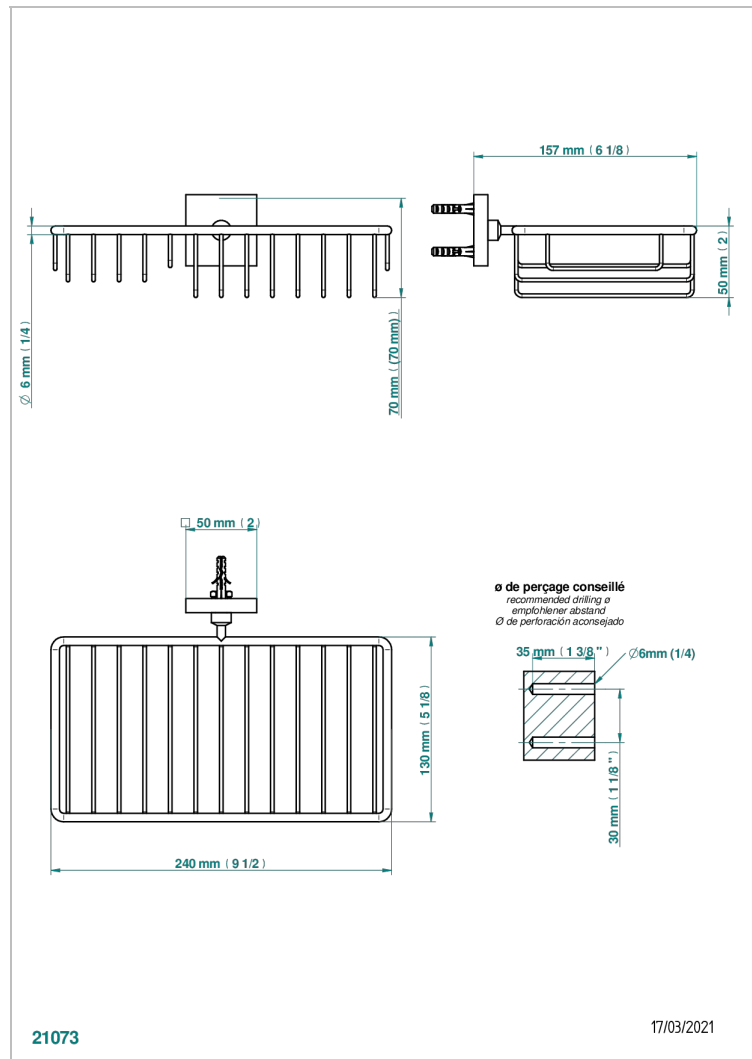

PROFIL BLACK ONYX WITH LEVER

A6P-2620

Combined soap and sponge holder with flange, 240 x 130 mm

THG[®]
PARIS

CHARACTERISTIC

- Profil Black Onyx with lever
- Combined soap and sponge holder with flange, 240 x 130 mm