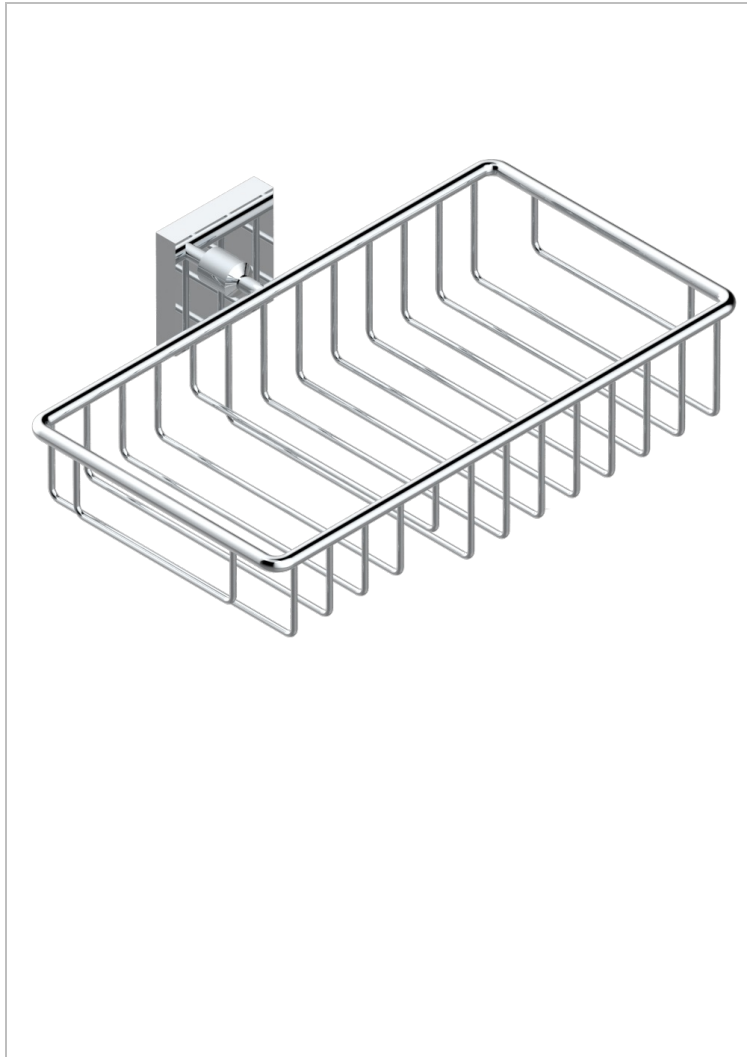

# PROFIL BLACK ONYX

A6N-2620

Soap and sponge holder, wall mounted

THG<sup>®</sup>  
PARIS

21073

17/03/2021

## CHARACTERISTIC

- Profil Black Onyx
- Soap and sponge holder, wall mounted