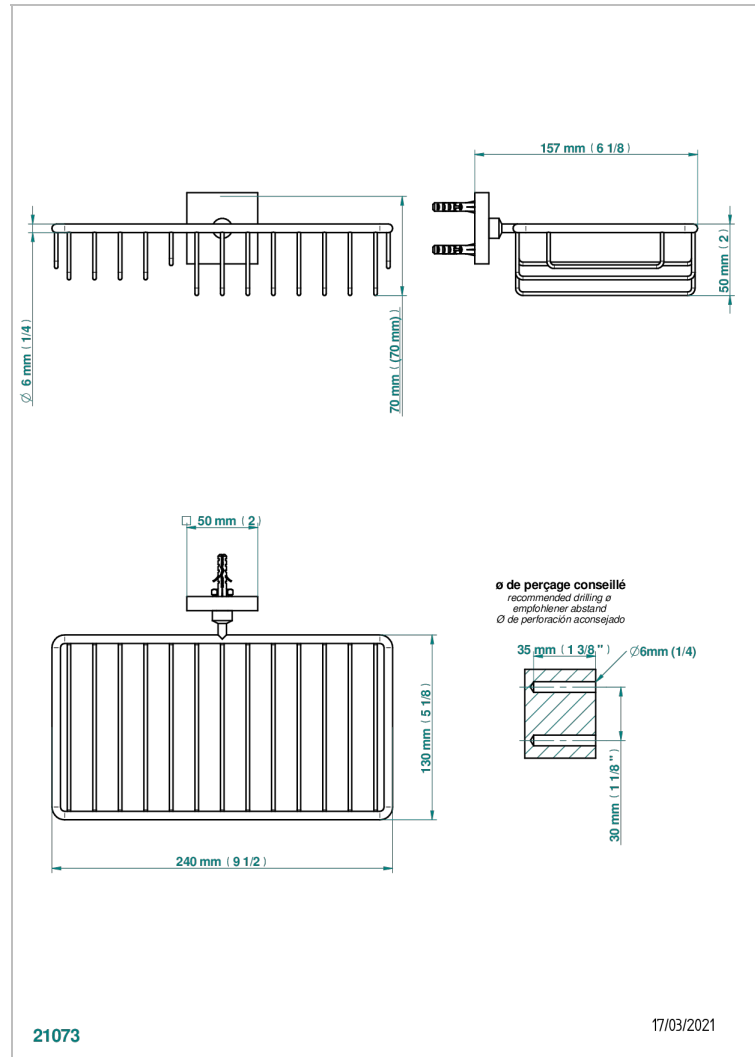

# PROFIL BLACK ONYX

A6N-2620

Soap and sponge holder, wall mounted

THG<sup>®</sup>  
PARIS

21073

17/03/2021

## CHARACTERISTIC

- Profil Black Onyx
- Soap and sponge holder, wall mounted