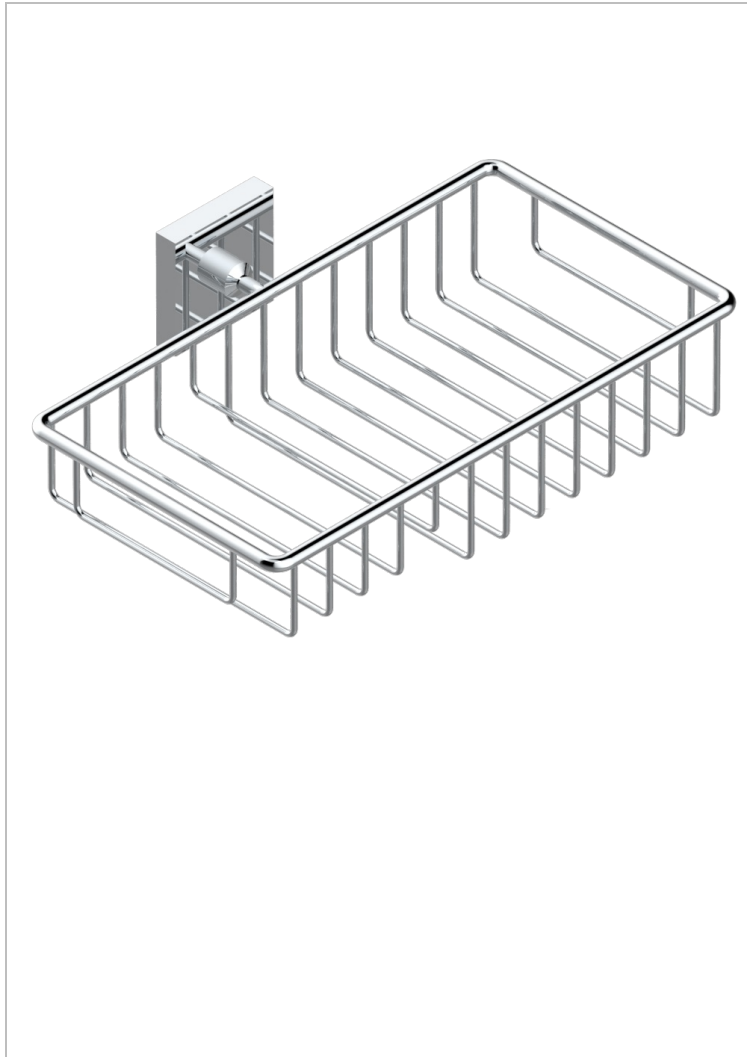

PROFIL BLACK ONYX

A6N-2620

Combined soap and sponge holder with flange, 240 x 130 mm

21073

17/03/2021

CHARACTERISTIC

- Profil Black Onyx
- Combined soap and sponge holder with flange, 240 x 130 mm

AVAILABLE FINITIONS