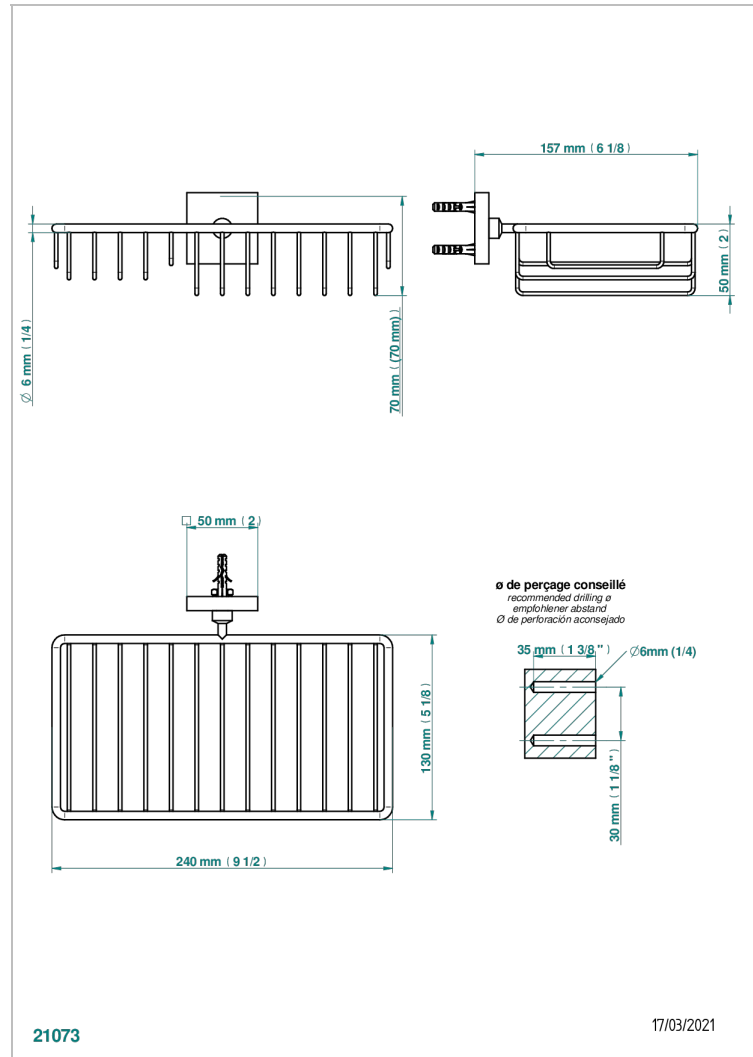

PROFIL BLACK ONYX

A6N-2620

Combined soap and sponge holder with flange, 240 x 130 mm

21073

17/03/2021

CHARACTERISTIC

- Profil Black Onyx
- Combined soap and sponge holder with flange, 240 x 130 mm

AVAILABLE FINITIONS