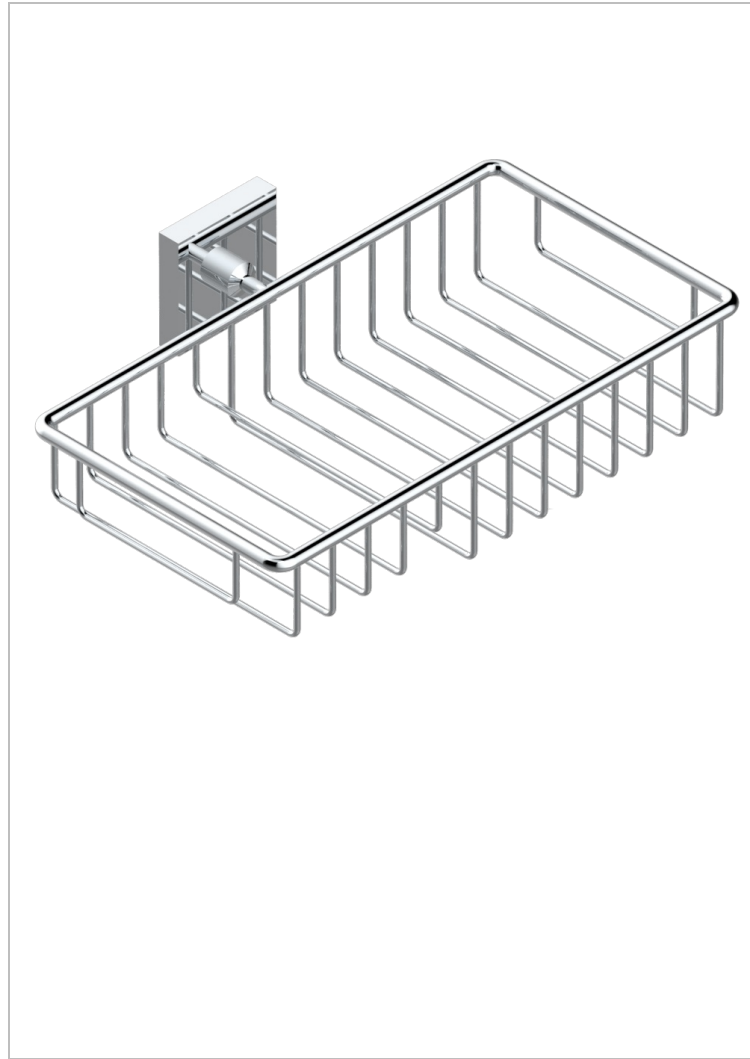

PROFIL LALIQUE CLEAR CRYSTAL WITH LEVER HANDLES

A6H-2620

Soap and sponge holder, wall mounted

CHARACTERISTIC

- Profil Lalique Clear crystal with lever handles
- Soap and sponge holder, wall mounted

AVAILABLE FINITIONS