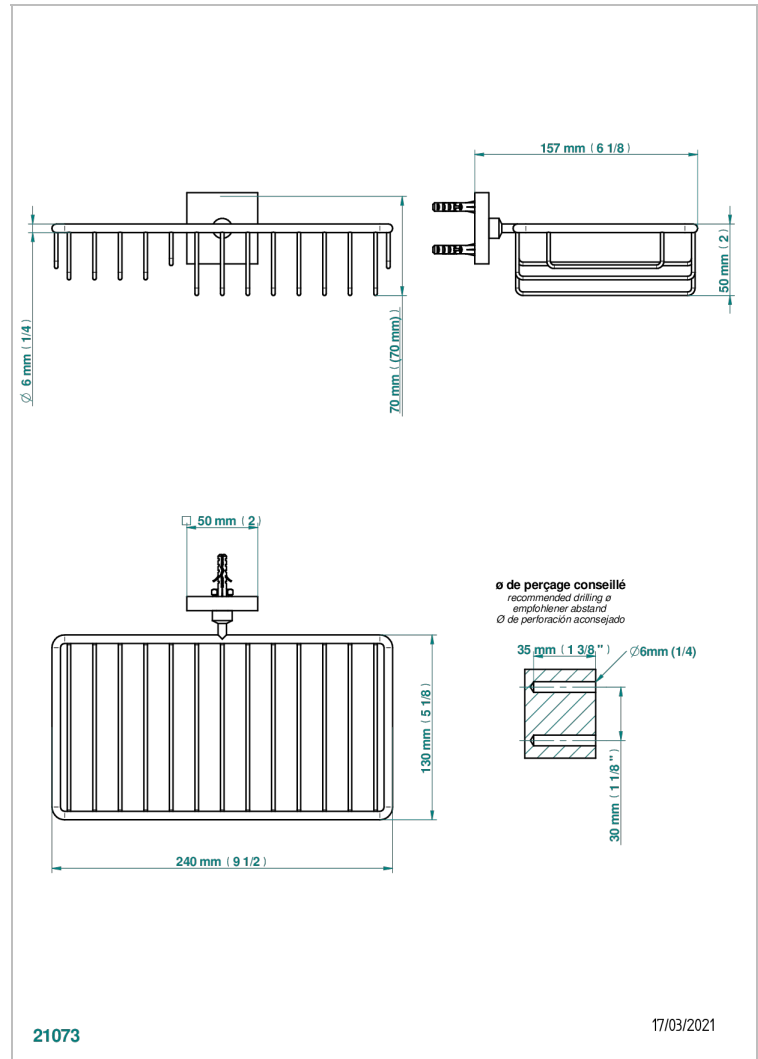

PROFIL LALIQUE CLEAR CRYSTAL WITH LEVER HANDLES

A6H-2620

Soap and sponge holder, wall mounted

CHARACTERISTIC

- Profil Lalique Clear crystal with lever handles
- Soap and sponge holder, wall mounted

AVAILABLE FINITIONS