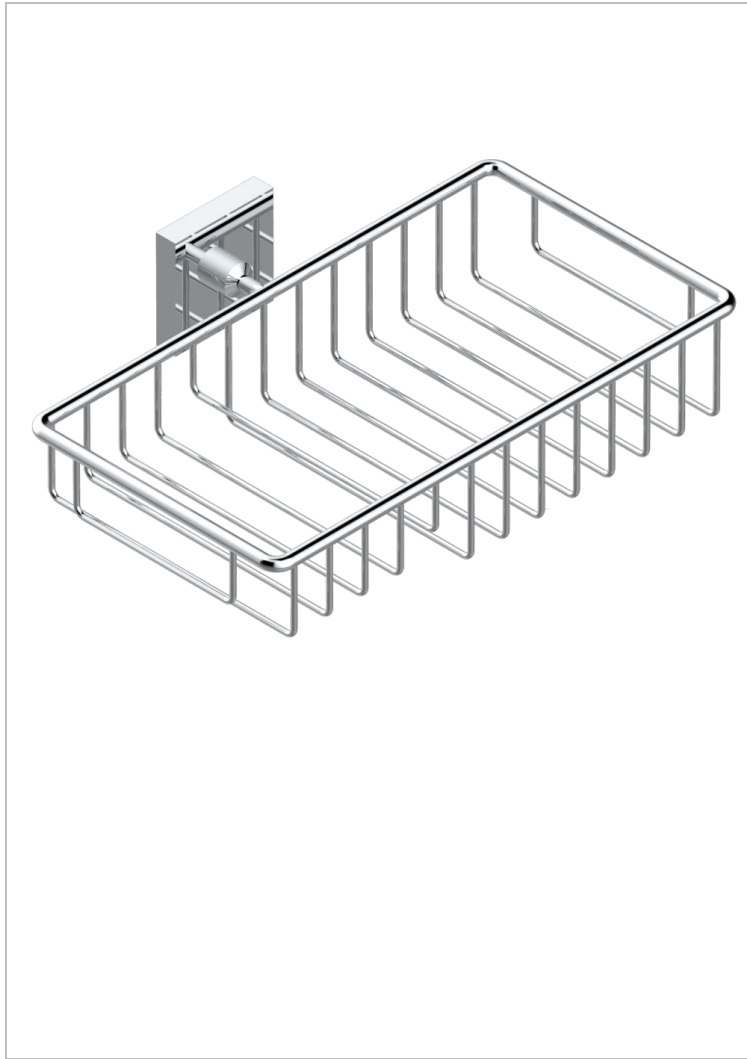

PROFIL LALIQUE CLEAR CRYSTAL WITH LEVER

A6H-2620

Combined soap and sponge holder with flange, 240 x 130 mm

CHARACTERISTIC

- Profil LaliQue Clear crystal with lever
- Combined soap and sponge holder with flange, 240 x 130 mm

AVAILABLE FINITIONS

Antique nickel - H28
Black ceram - D30
Blush PVD - H62
Brass color PVD - H49
Brown bronze color PVD - F33
Gold color PVD - H52

Graphite PVD - H64
Lacquered light bronze - D01
Matt Umber PVD - H67
Matt blush PVD - H60
Matt brass color PVD - H50
Matt brown bronze color PVD - F34