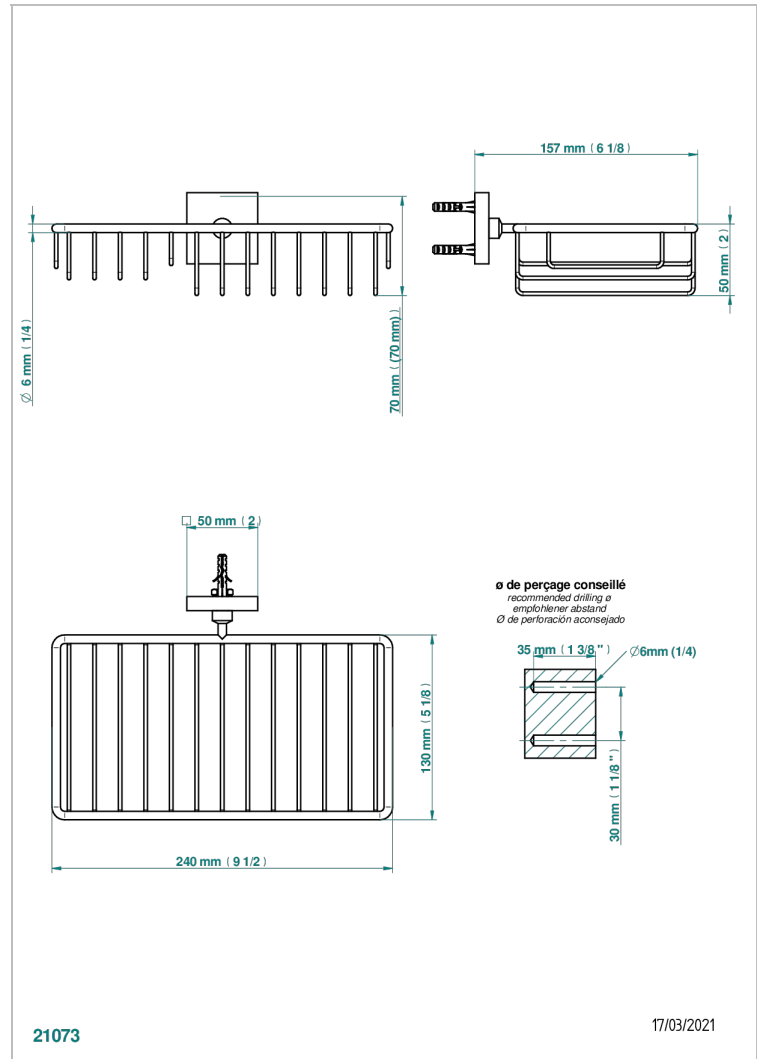

PROFIL LALIQUE CLEAR CRYSTAL WITH LEVER

A6H-2620

Combined soap and sponge holder with flange, 240 x 130 mm

CHARACTERISTIC

- Profil LaliQue Clear crystal with lever
- Combined soap and sponge holder with flange, 240 x 130 mm