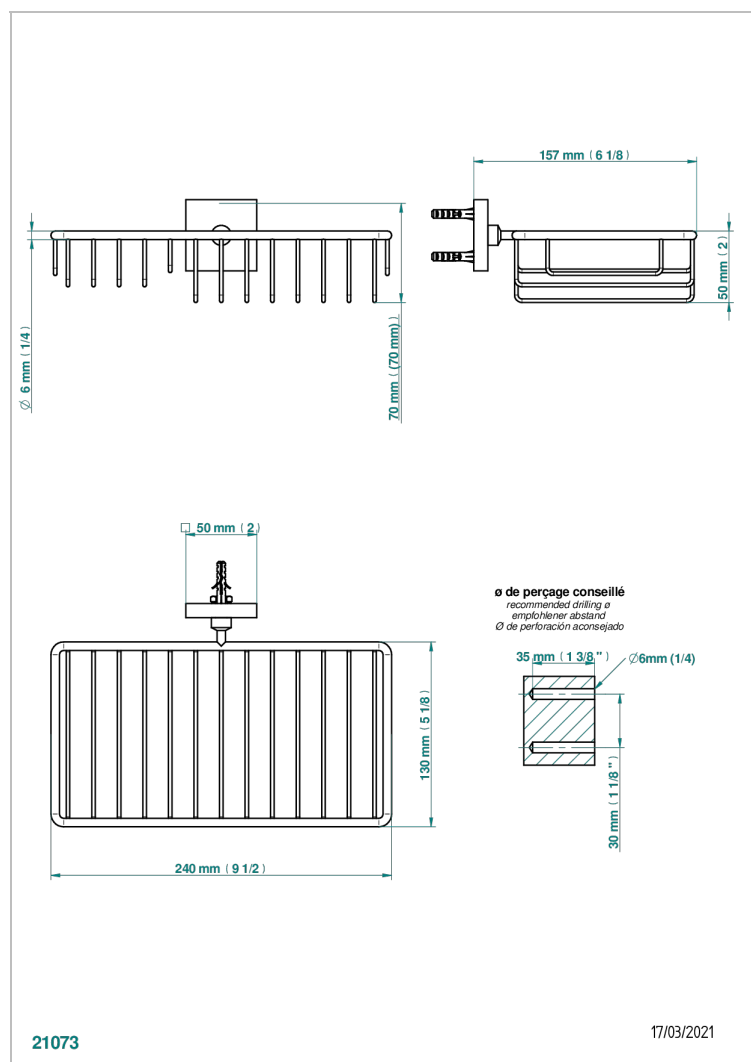

PROFIL LALIQUE CLEAR CRYSTAL

A6G-2620

Soap and sponge holder, wall mounted

THG[®]
PARIS

CHARACTERISTIC

- Profil Lalique Clear crystal
- Soap and sponge holder, wall mounted

AVAILABLE FINITIONS

Black ceram - D30