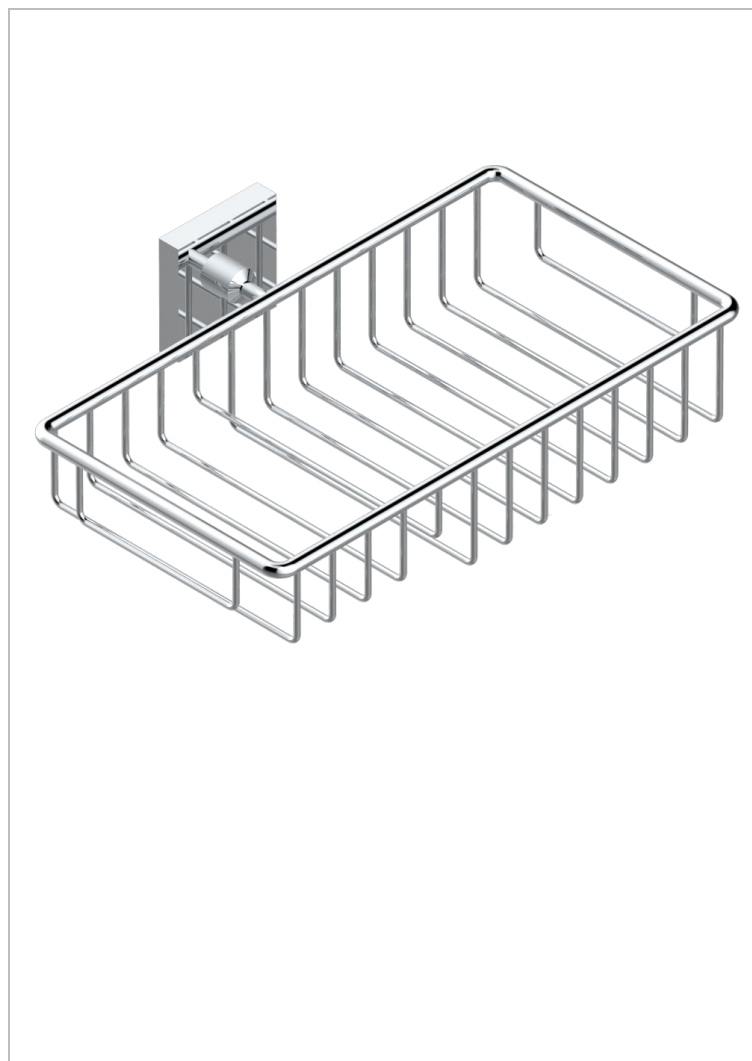

PROFIL LALIQUE CLEAR CRYSTAL

A6G-2620

Soap and sponge holder, wall mounted

THG[®]
PARIS

CHARACTERISTIC

- Profil Lalique Clear crystal
- Soap and sponge holder, wall mounted

AVAILABLE FINITIONS

Black ceram - D30