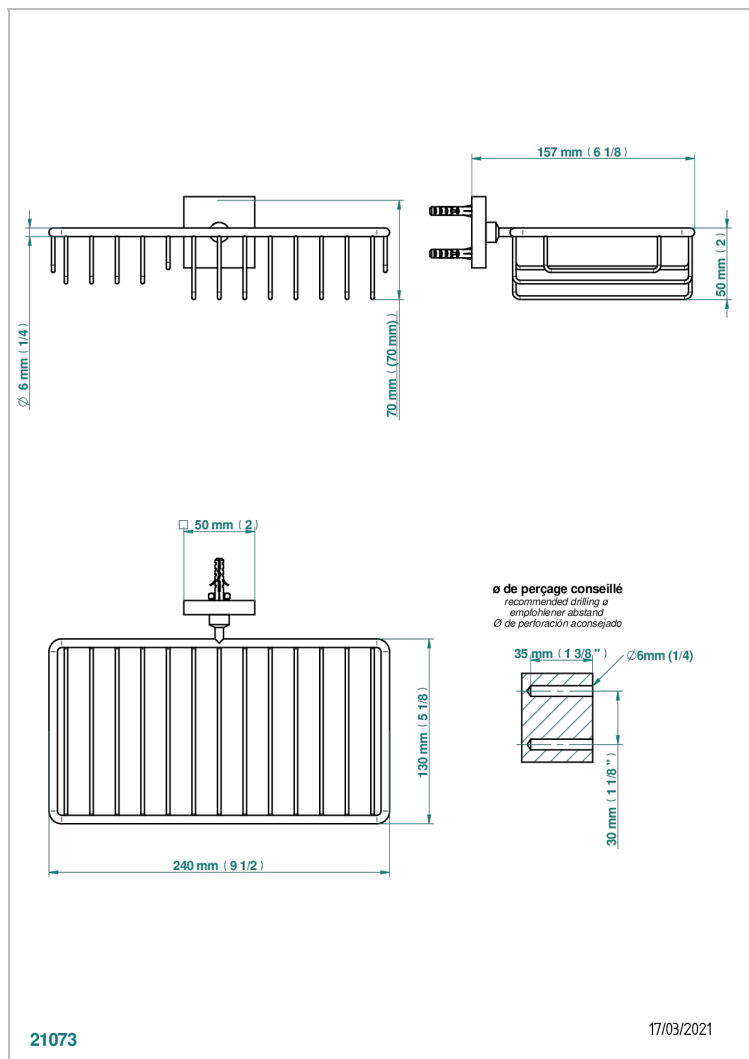

# PROFIL METAL WITH LEVER HANDLES

A6B-2620

Soap and sponge holder, wall mounted

## CHARACTERISTIC

- Profil Metal with lever handles
- Soap and sponge holder, wall mounted