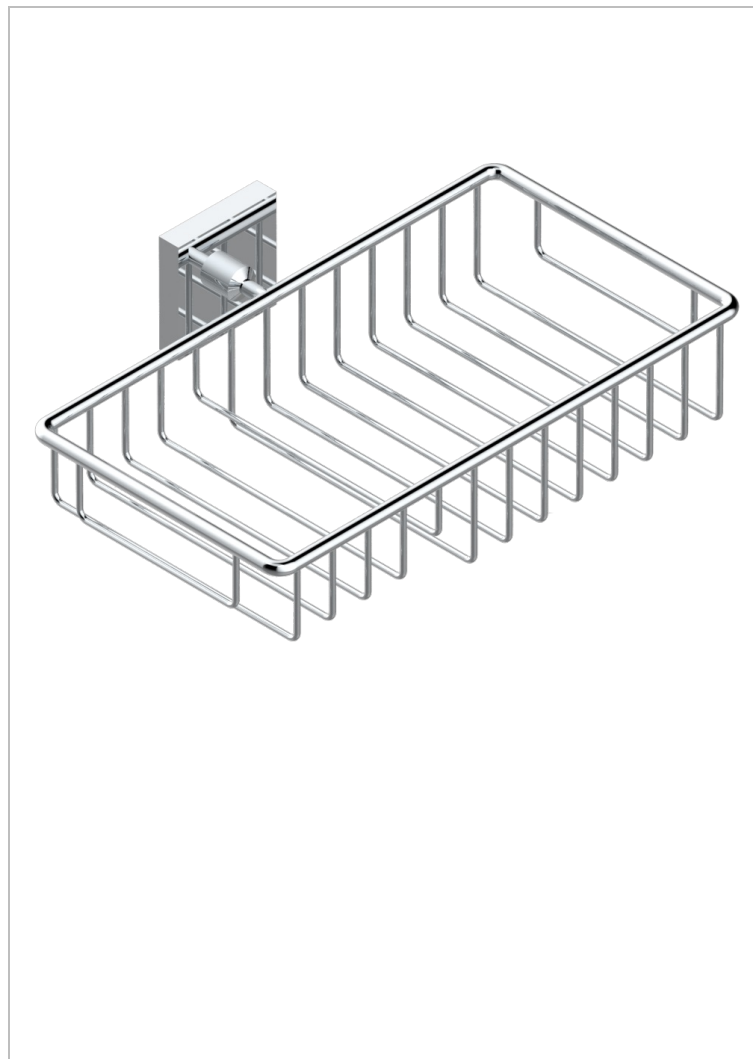

# PROFIL METAL WITH LEVER HANDLES

A6B-2620

Soap and sponge holder, wall mounted

## CHARACTERISTIC

- Profil Metal with lever handles
- Soap and sponge holder, wall mounted