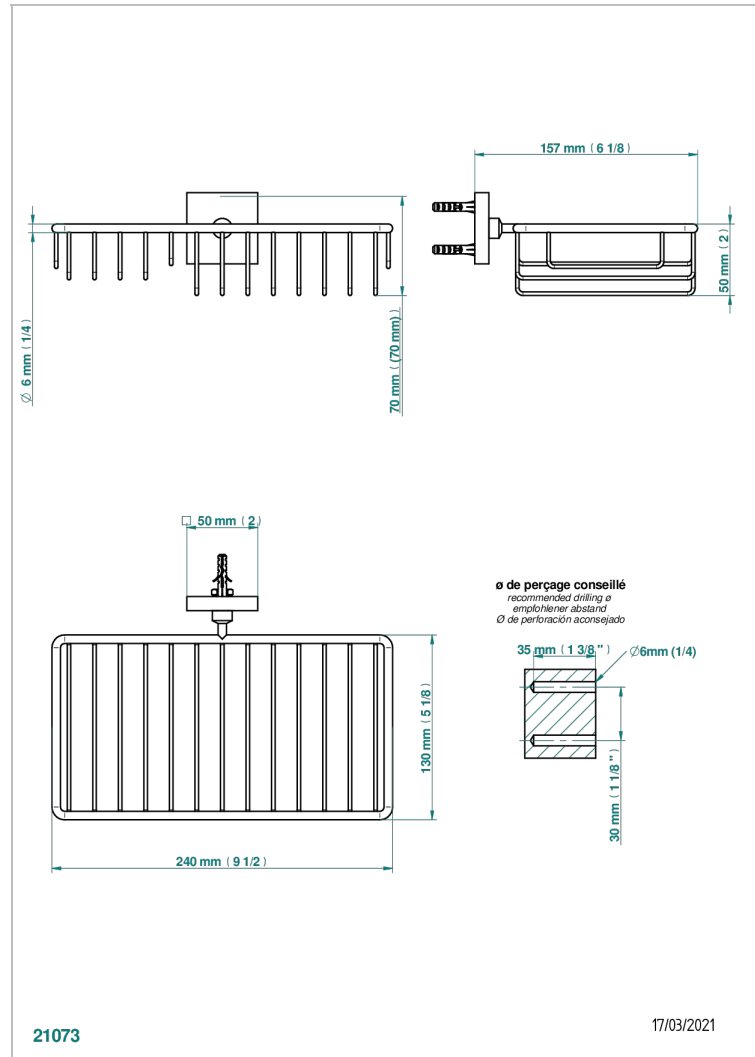

# PROFIL METAL WITH LEVER

A6B-2620

Combined soap and sponge holder with flange, 240 x 130 mm

## CHARACTERISTIC

- Profil Metal with lever
- Combined soap and sponge holder with flange, 240 x 130 mm