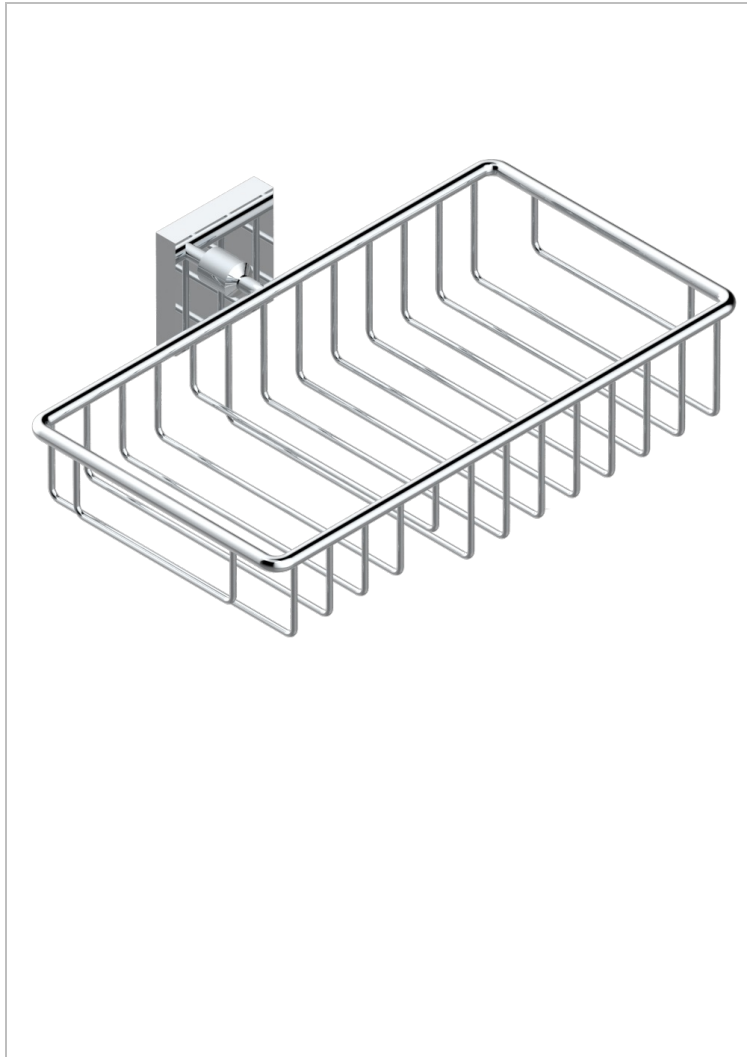

# PROFIL METAL WITH LEVER

A6B-2620

Combined soap and sponge holder with flange, 240 x 130 mm

## CHARACTERISTIC

- Profil Metal with lever
- Combined soap and sponge holder with flange, 240 x 130 mm