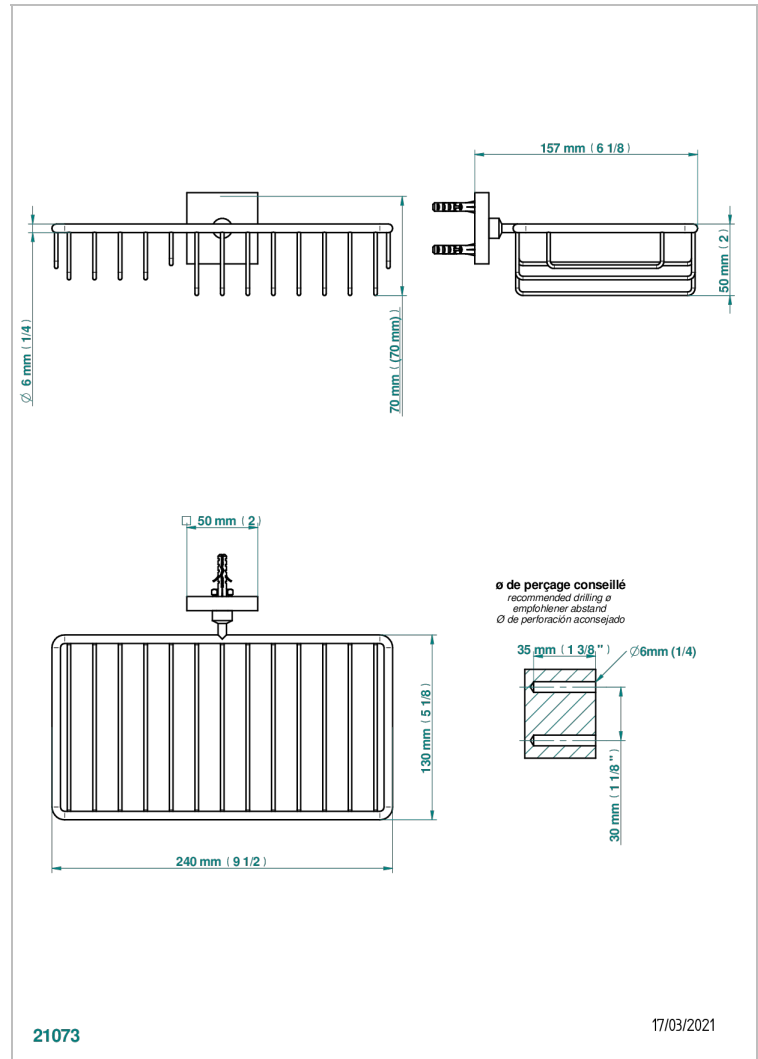

PROFIL METAL

A6A-2620

Soap and sponge holder, wall mounted

THG[®]
PARIS

21073

17/03/2021

CHARACTERISTIC

- Profil Metal
- Soap and sponge holder, wall mounted