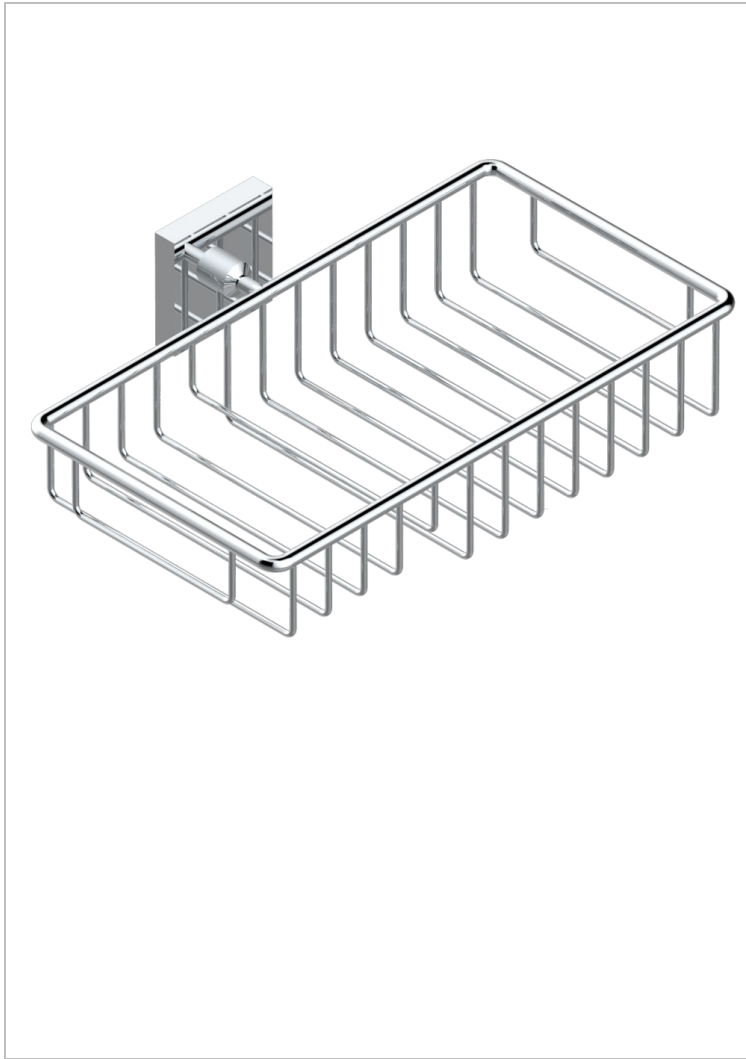

PROFIL METAL

A6A-2620

Soap and sponge holder, wall mounted

THG[®]
PARIS

21073

17/03/2021

CHARACTERISTIC

- Profil Metal
- Soap and sponge holder, wall mounted