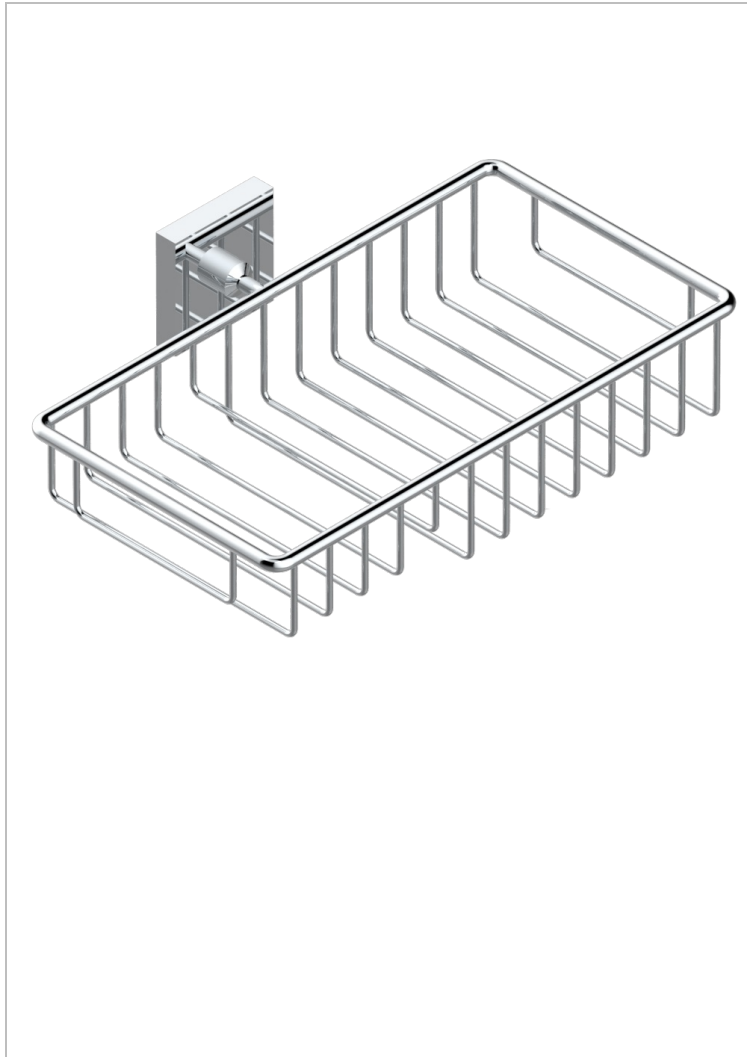

PROFIL METAL

A6A-2620

Combined soap and sponge holder with flange, 240 x 130 mm

21073

17/03/2021

CHARACTERISTIC

- Profil Metal
- Combined soap and sponge holder with flange, 240 x 130 mm

AVAILABLE FINITIONS