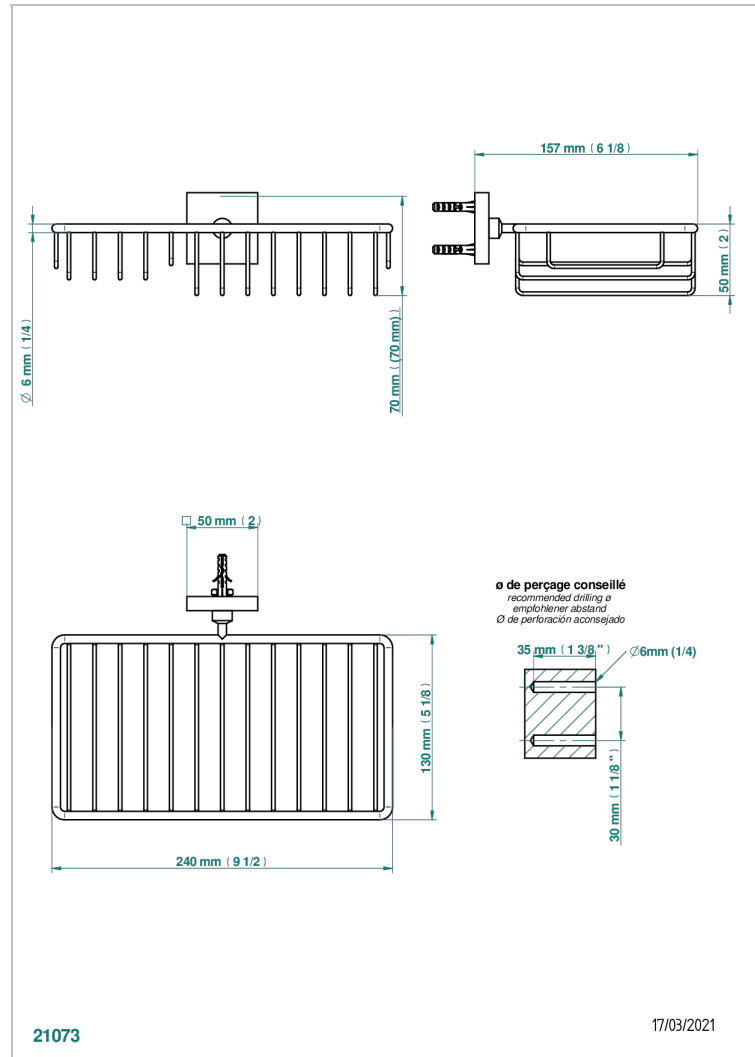

PROFIL METAL

A6A-2620

Combined soap and sponge holder with flange, 240 x 130 mm

21073

17/03/2021

CHARACTERISTIC

- Profil Metal
- Combined soap and sponge holder with flange, 240 x 130 mm

AVAILABLE FINITIONS