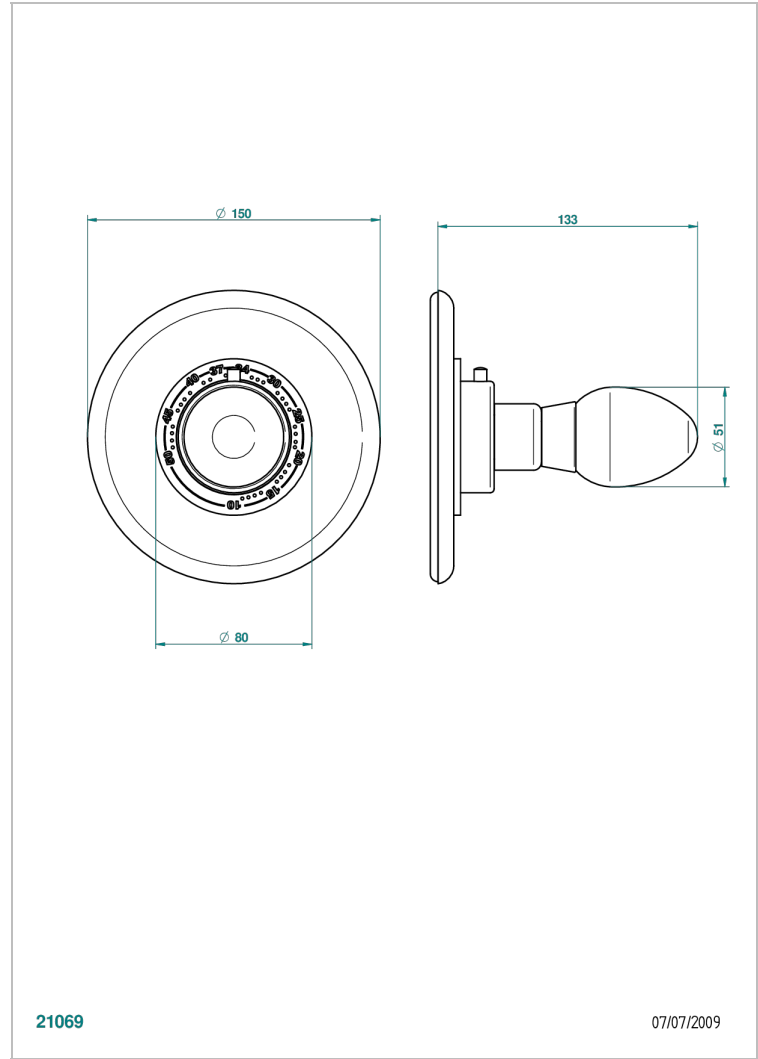

# VENICE

A2E-15EN16EM

Trim plate and handle for eurotherm valve 8200/us & 8300/us

## CHARACTERISTIC

- Venice
- Trim plate and handle for eurotherm valve 8200/us & 8300/us