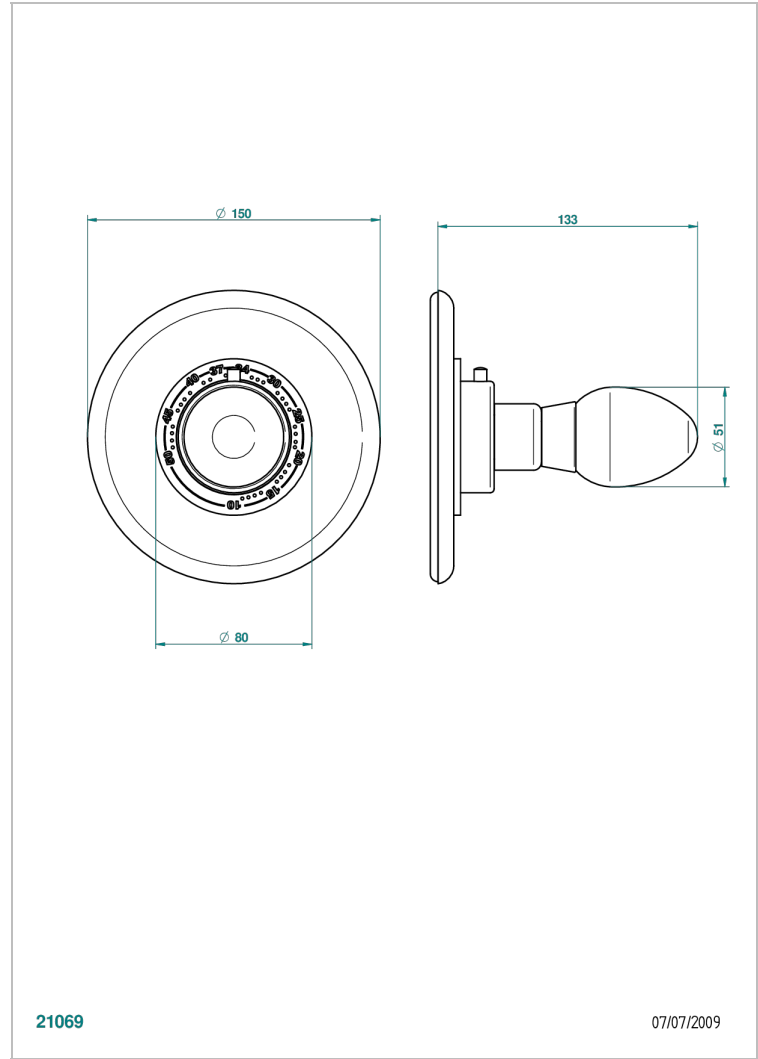

# VENICE

A2E-15EN16EM

Trim for Eurotherm thermostat n° 8105N, 8200N, 8300

## CHARACTERISTIC

- Venice
- Trim for Eurotherm thermostat n° 8105N, 8200N, 8300

## RELATED SKU'S

- Ref. G00-8105N 1/2" Eurotherm thermostat, 40 l/min with wax cartridge
- Ref. G00-8200N 3/4" Eurotherm thermostat, 80 l/min