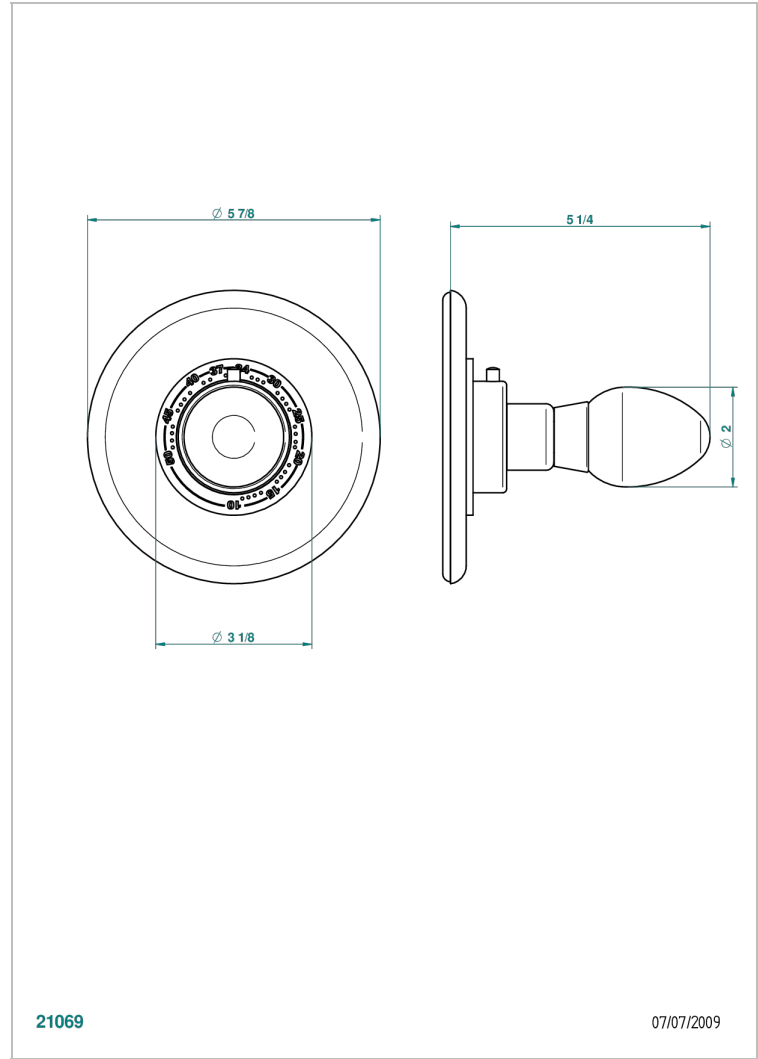

VENICE

A2E-15EN16EM

Trim for Eurotherm thermostat n° 8105N, 8200N, 8300

CHARACTERISTIC

- Venice
- Trim for Eurotherm thermostat n° 8105N, 8200N, 8300

RELATED SKU'S

- Ref. G00-8105N 1/2" Eurotherm thermostat, 40 l/min with wax cartridge
- Ref. G00-8200N 3/4" Eurotherm thermostat, 80 l/min