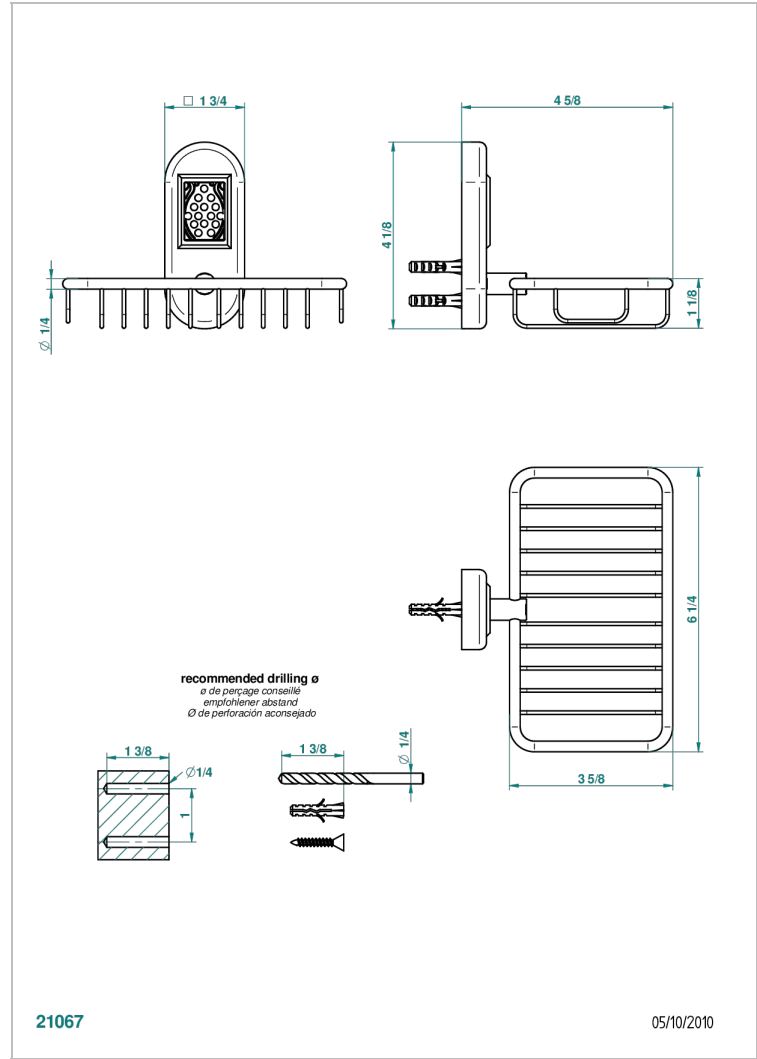

VENICE

A2E-620

Soap basket, wall mounted 6"1/4 x 3"5/8

21067

05/10/2010

CHARACTERISTIC

- Venice
- Soap basket, wall mounted 6"1/4 x 3"5/8

AVAILABLE FINITIONS