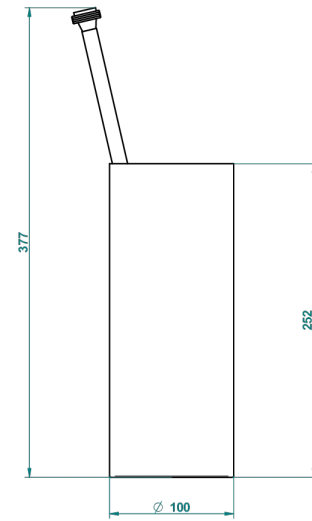

DIPLOMATE GROOVED RINGS

U4B-4700

Free standing toilet brush holder

THG[®]
PARIS

21059

06/10/2015

CHARACTERISTIC

- Diplomate Grooved rings
- Free standing toilet brush holder