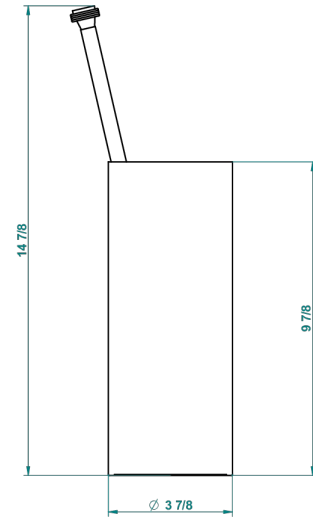

# DIPLOMATE GROOVED RINGS

U4B-4700

Free standing toilet brush holder

THG<sup>®</sup>  
PARIS

21059

06/10/2015