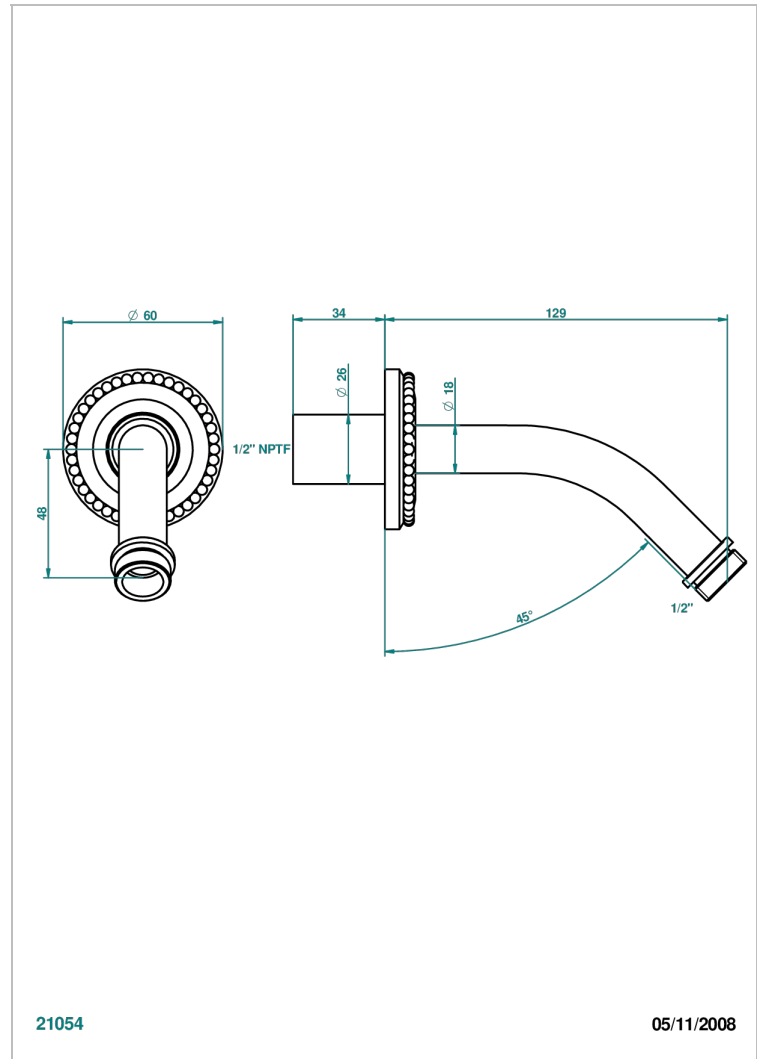

AMOUR DE TRIANON

G24-82/US

Horizontal shower arm, 45°, lg: 4" 3/4

THG[®]
PARIS

CHARACTERISTIC

- Amour de Trianon
- Horizontal shower arm, 45°, lg: 4" 3/4

AVAILABLE FINITIONS

Black ceram - D30
Chrome polished - A02
Chrome polished / gold polished - G02
Copper antique matt, coated - H07
Gold mat - F07
Gold polished - F01

Light coated bronze - D01
Matt chrome (American satin) - C02
Matt nickel (American satin) - C01
Nickel antique / Sovereign - H28
Nickel polished - B01
Soft gold - F30

Soft matt gold - F31