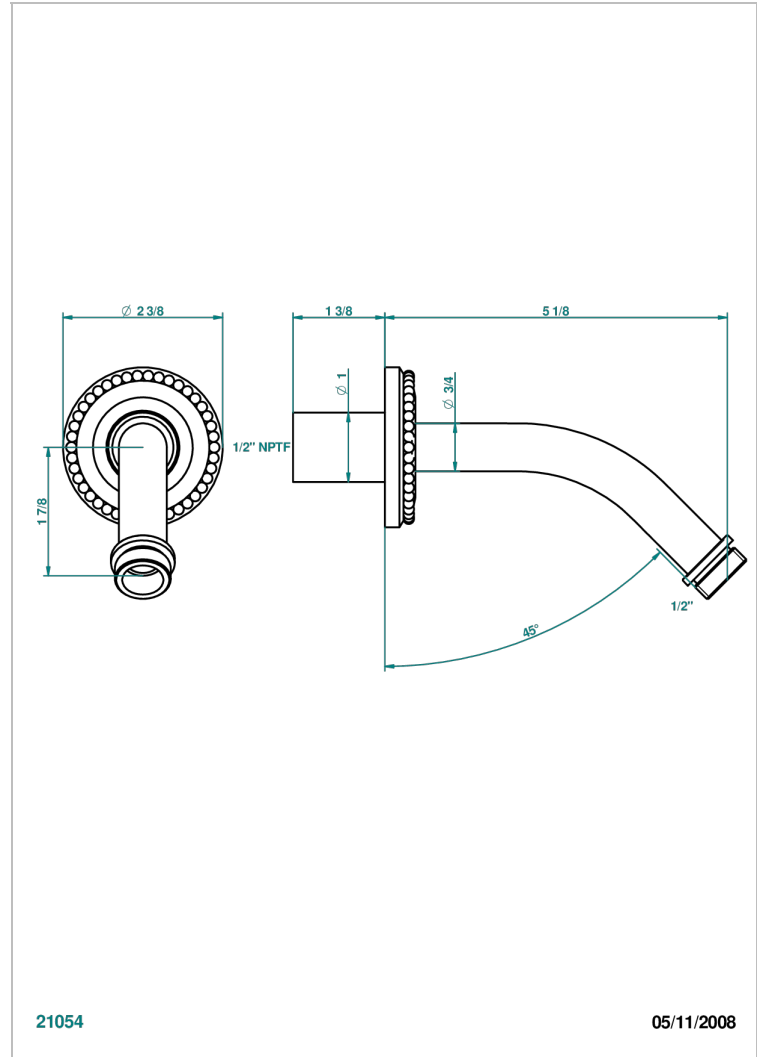

# AMOUR DE TRIANON

G24-82/US

Horizontal shower arm, 45°, lg: 4" 3/4

THG<sup>®</sup>  
PARIS

21054

05/11/2008

## CHARACTERISTIC

- Amour de Trianon
- Horizontal shower arm, 45°, lg: 4" 3/4