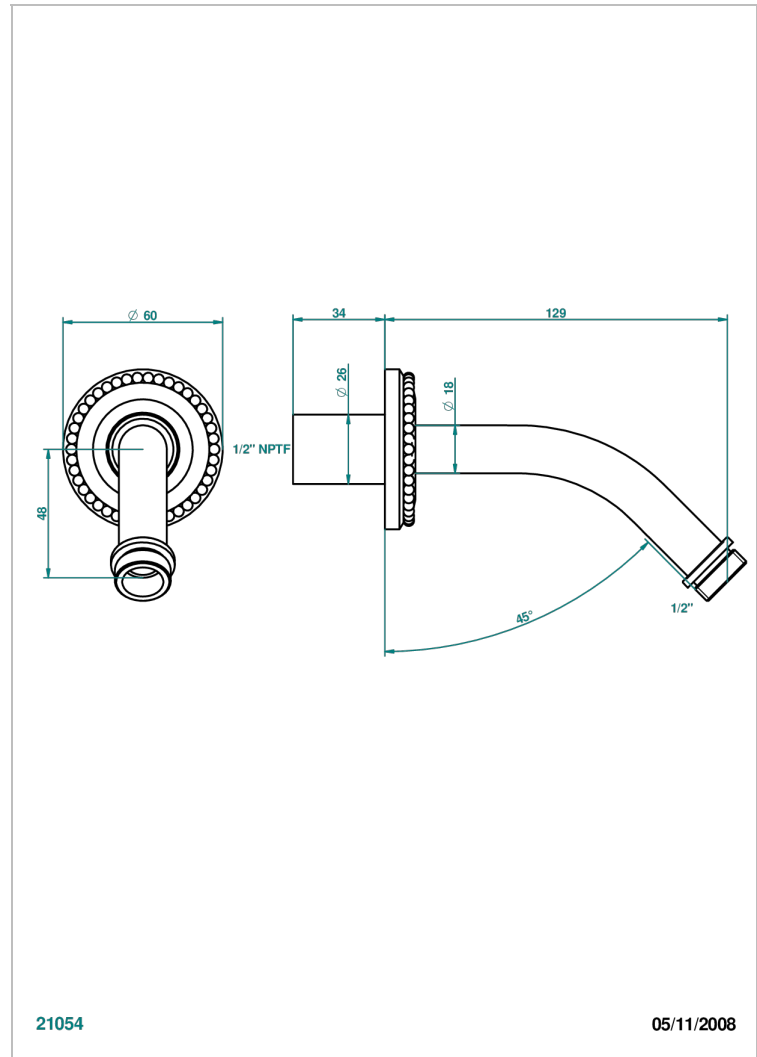

# VERSAILLES

G14-82/US

Horizontal shower arm, 45°, lg: 4" 3/4

THG<sup>®</sup>  
PARIS

21054

05/11/2008

## CHARACTERISTIC

- Versailles
- Horizontal shower arm, 45°, lg: 4" 3/4