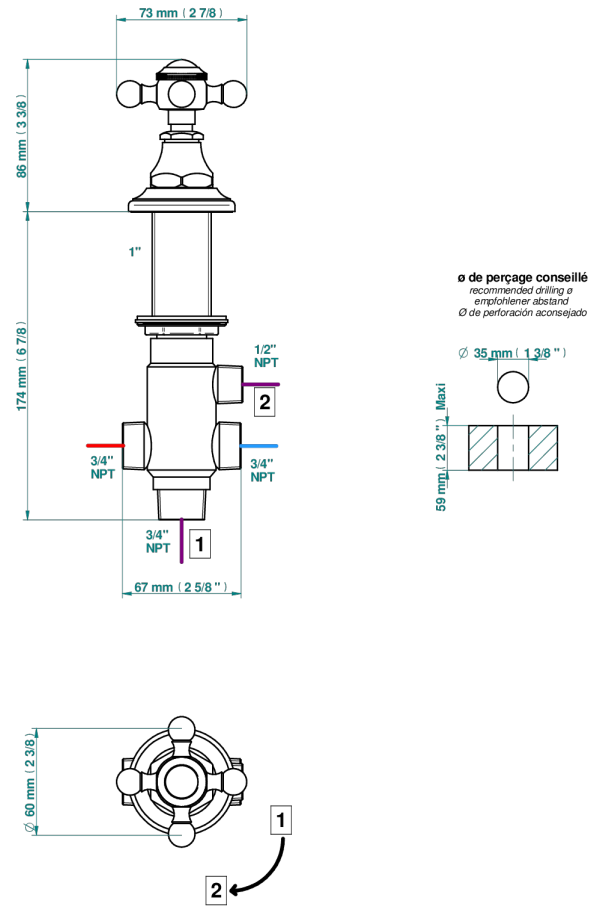

# 1900

G25-50/4/VG

Rim mounted 4 way diverter : 2 inlets and 2 outlets

21016

21/03/2024

## CHARACTERISTIC

- 1900
- Rim mounted 4 way diverter : 2 inlets and 2 outlets