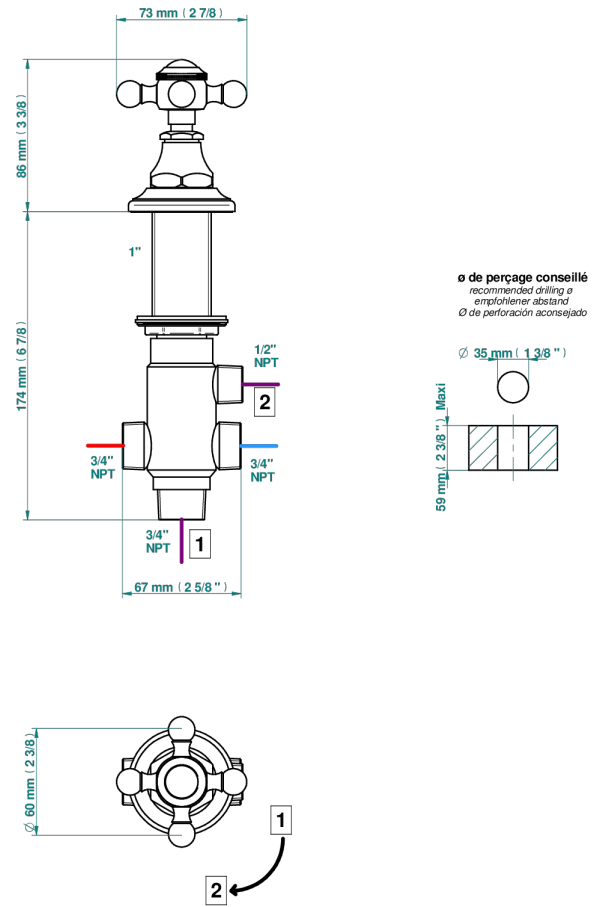

1900

G25-504VGUS

2-function deck diverter with trim

21016

21/03/2024

CHARACTERISTIC

- 1900
- 2-function deck diverter with trim

AVAILABLE FINITIONS