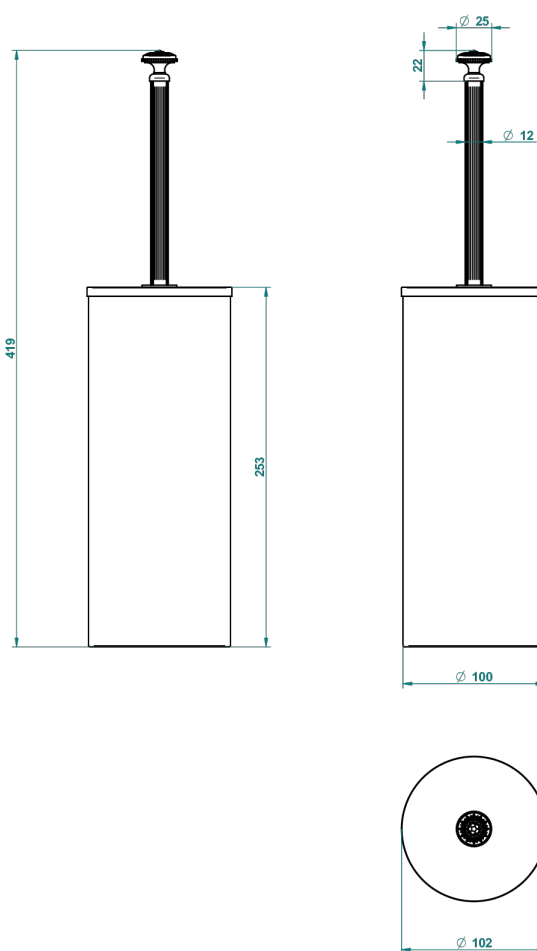

# MONTE CARLO, GOLD PORCELAIN

U8B-4700C

THG<sup>®</sup>  
PARIS

Metal toilet brush holder with brush with cover floor mounted

20998

15/12/2015

## CHARACTERISTIC

- Monte Carlo, gold porcelain
- Metal toilet brush holder with brush with cover floor mounted