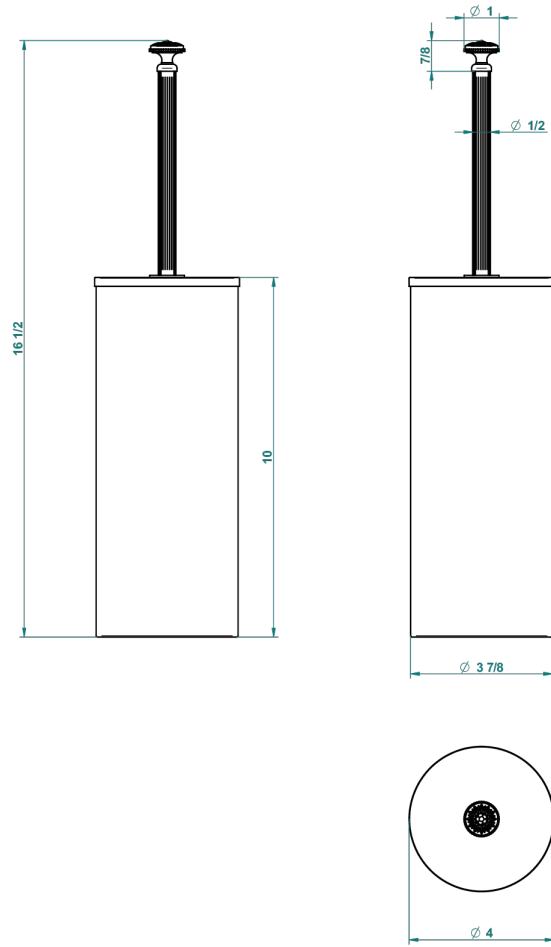

MONTE CARLO, GOLD PORCELAIN

U8B-4700C

Metal toilet brush holder with brush with cover floor mounted

20998

15/12/2015

CHARACTERISTIC

- Monte Carlo, gold porcelain
- Metal toilet brush holder with brush with cover floor mounted