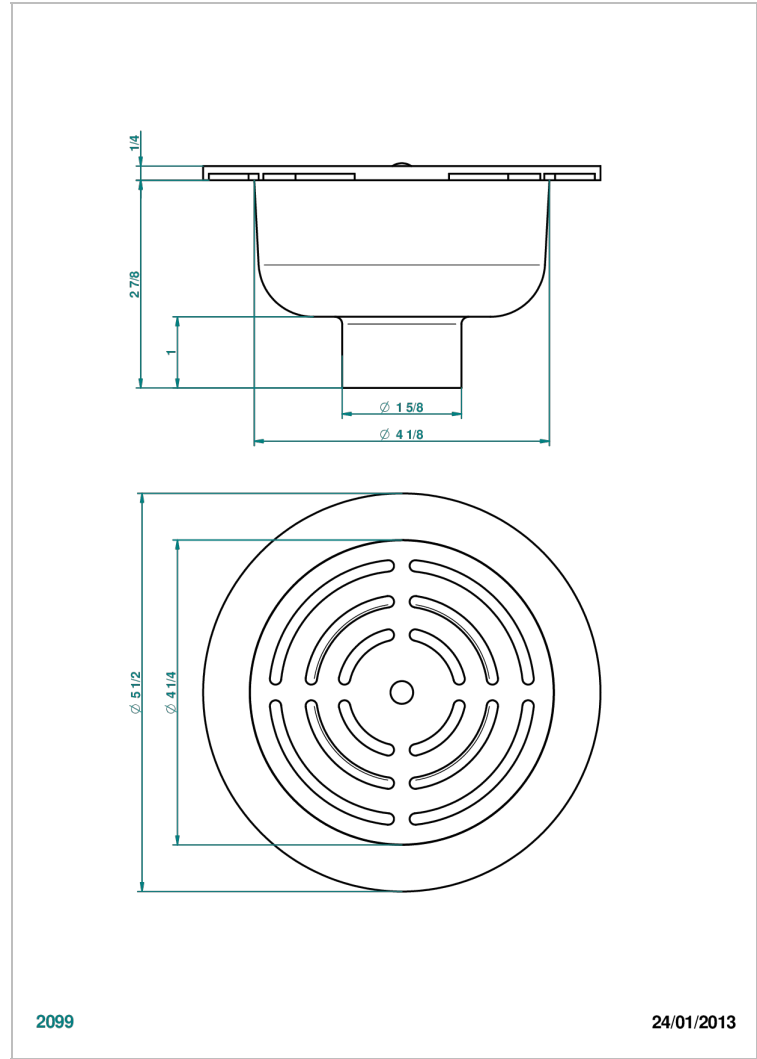

GENERAL PRODUCTS

G00-7644/02

Round straight shower drain diameter : 140 mm

THG[®]
PARIS

2099

24/01/2013

CHARACTERISTIC

- General Products
- Round straight shower drain diameter : 140 mm