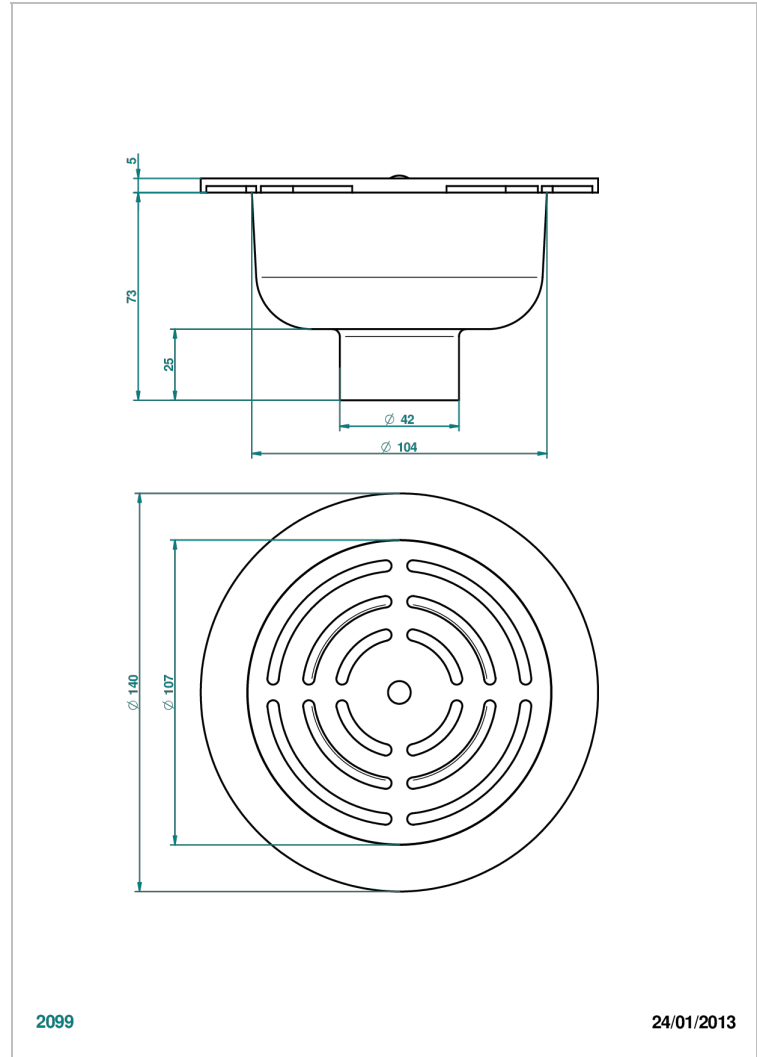

GENERAL ITEMS

G00-7644/02

Round straight shower drain, \varnothing 140 mm

2099

24/01/2013

CHARACTERISTIC

- General Items
- Round straight shower drain, \varnothing 140 mm

AVAILABLE FINITIONS