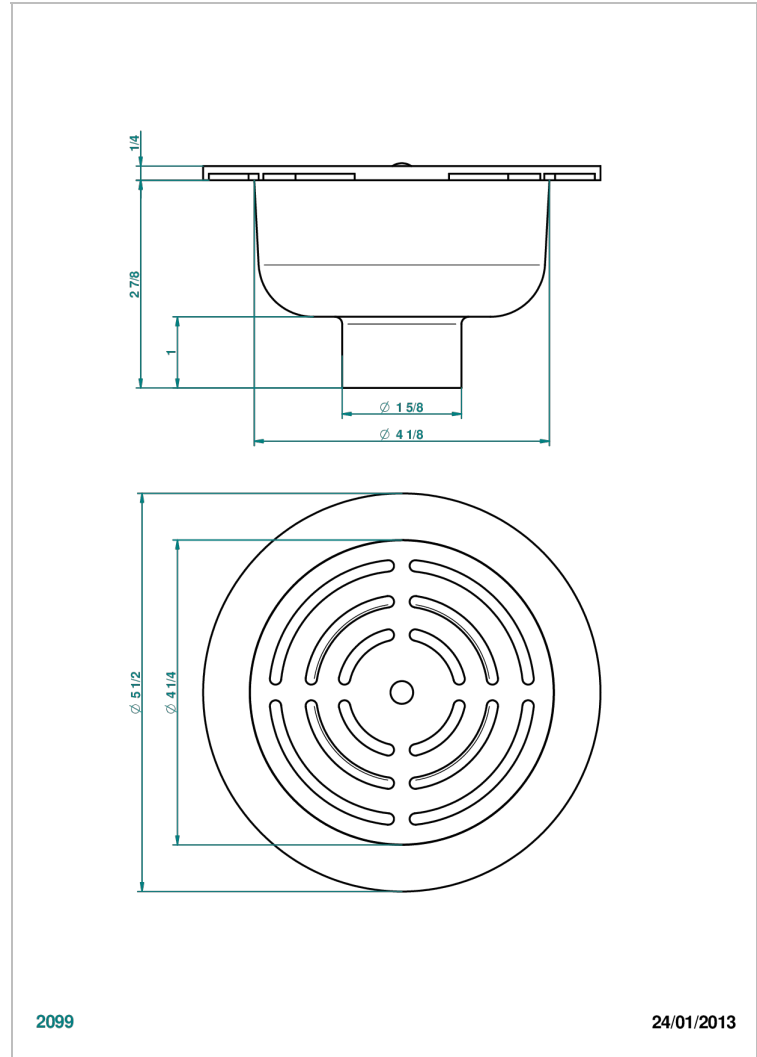

GENERAL ITEMS

G00-7644/02

Round straight shower drain, \varnothing 140 mm

CHARACTERISTIC

- General Items
- Round straight shower drain, \varnothing 140 mm

AVAILABLE FINITIONS

Antique nickel - H28
Black ceram - D30
Blush PVD - H62
Brass color PVD - H49
Brown bronze color PVD - F33
Gold color PVD - H52