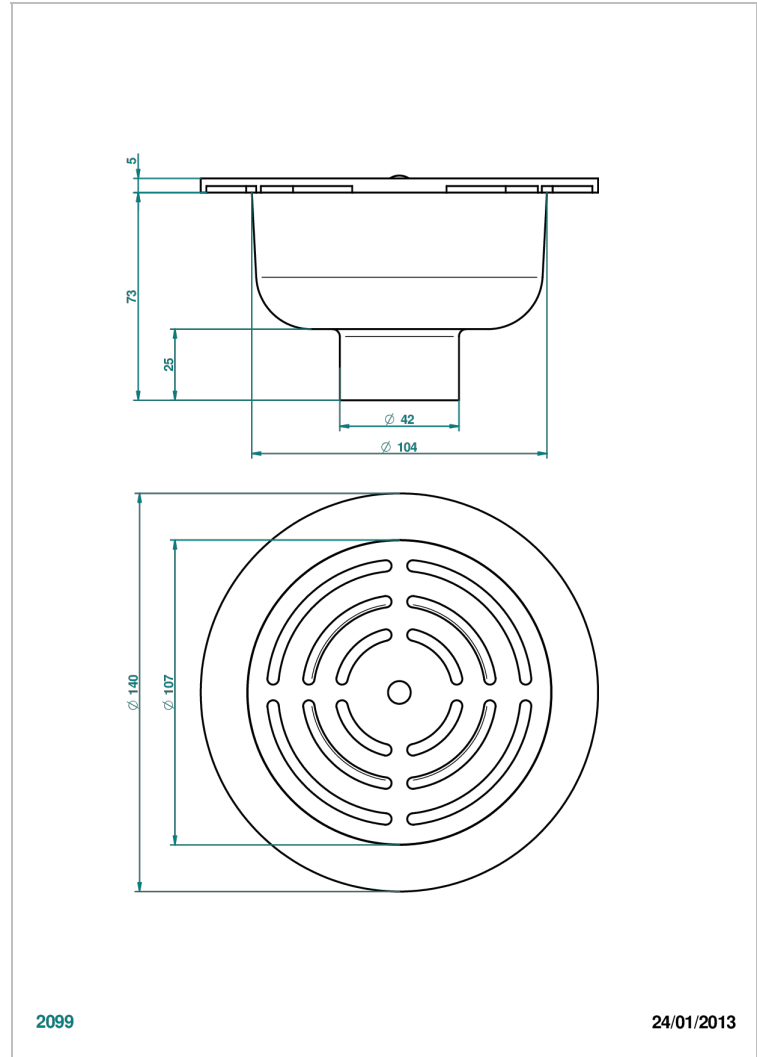

# GENERAL ITEMS

G00-7644/02

Round straight shower drain,  $\varnothing$  140 mm

2099

24/01/2013

## CHARACTERISTIC

- General Items
- Round straight shower drain,  $\varnothing$  140 mm