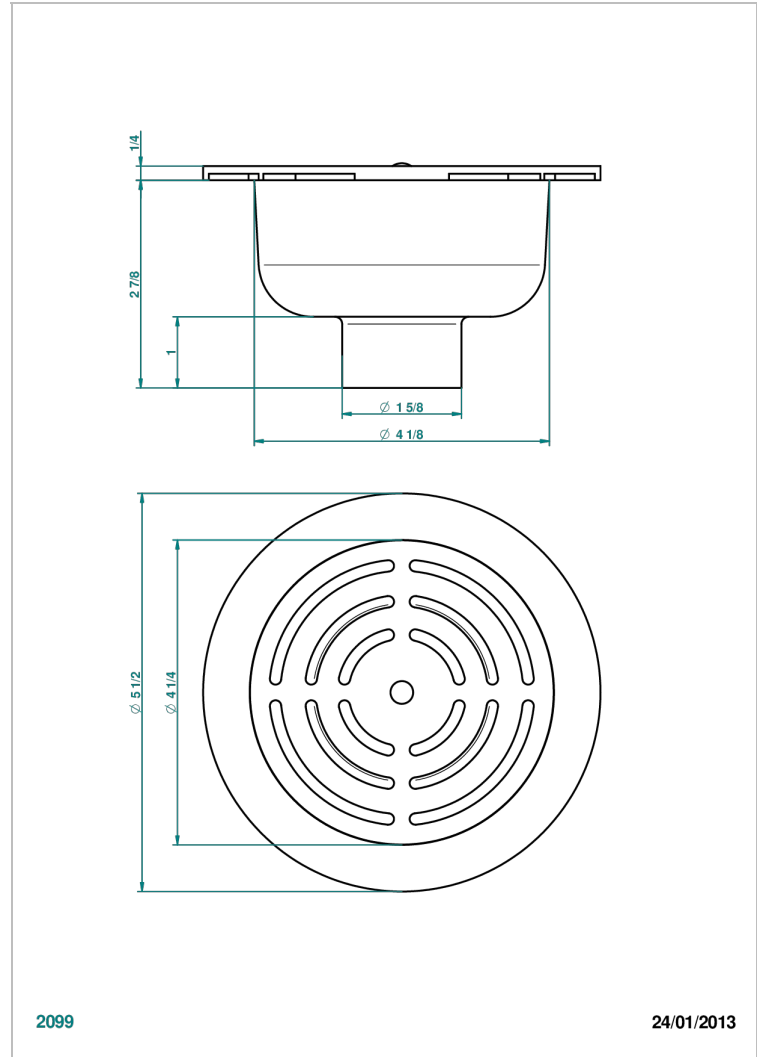

# GENERAL ITEMS

G00-7644/02

Round straight shower drain,  $\varnothing$  140 mm

2099

24/01/2013

## CHARACTERISTIC

- General Items
- Round straight shower drain,  $\varnothing$  140 mm