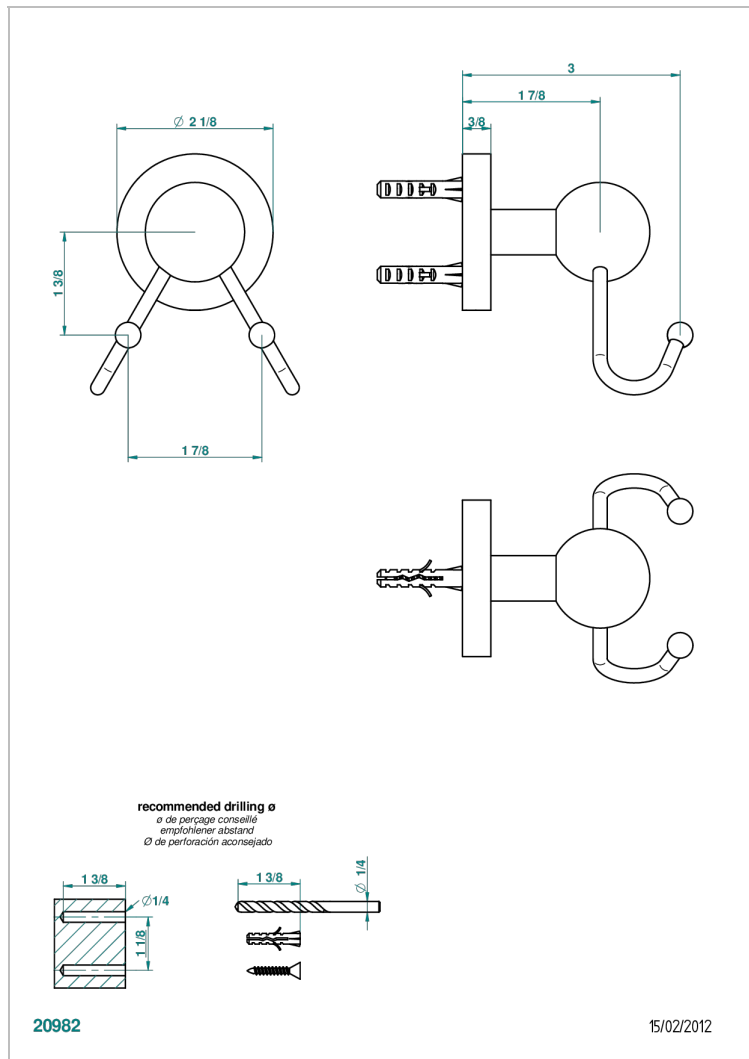

BAMBOU CLEAR CRYSTAL

A35-512

Double hook

THG[®]
PARIS

CHARACTERISTIC

- Bambo Clear crystal
- Double hook

AVAILABLE FINITIONS

Antique nickel - H28
Black ceram - D30
Blush PVD - H62
Brass color PVD - H49
Brown bronze color PVD - F33
Gold color PVD - H52

Nickel color PVD - H55
Polished chrome (color finish) - A02
Polished chrome / Polished gold (color finish) - G02
Polished gold (color finish) - F01
Polished nickel - B01
Soft gold - F30

Soft matt gold - F31
Umber PVD - H66
Varnished matt antique red copper (color finish) - H07