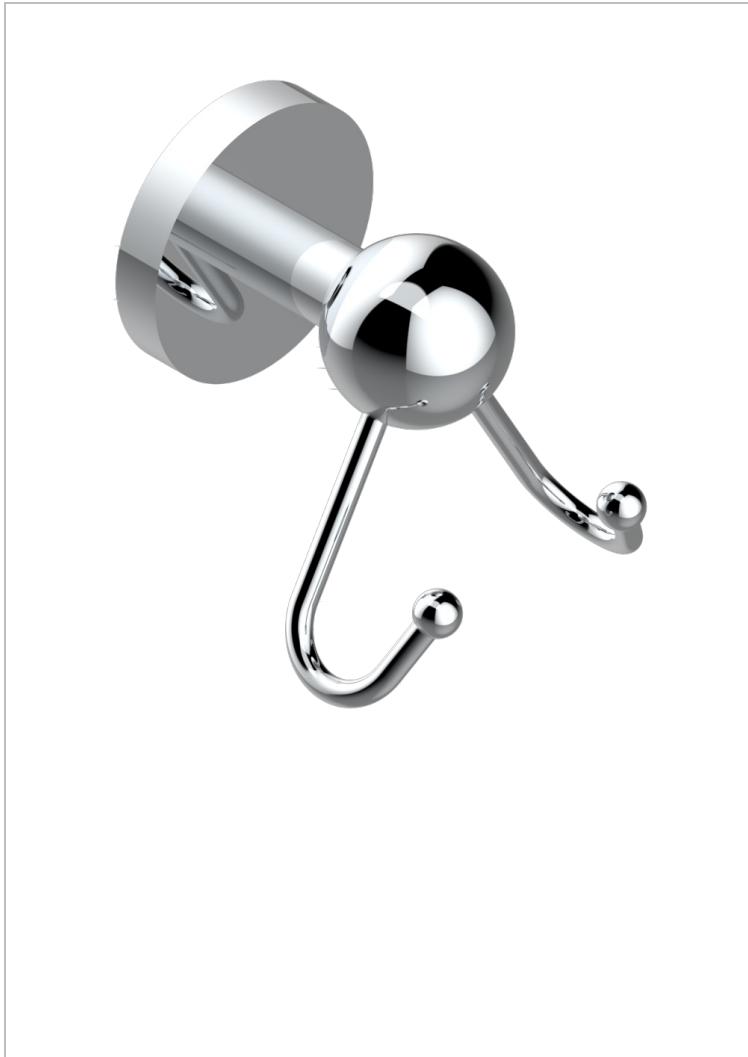

BAMBOU CLEAR CRYSTAL

A35-512

Double hook

THG[®]
PARIS

CHARACTERISTIC

- Bambou Clear crystal
- Double hook

AVAILABLE FINITIONS

Antique nickel - H28
Black ceram - D30
Blush PVD - H62
Brass color PVD - H49
Brown bronze color PVD - F33
Gold color PVD - H52

Graphite PVD - H64
Lacquered light bronze - D01
Matt Umber PVD - H67
Matt blush PVD - H60
Matt brass color PVD - H50
Matt brown bronze color PVD - F34

Matt chrome - C02
Matt gold - F07
Matt gold color PVD - H53
Matt graphite PVD - H65
Matt nickel (color finish) - C01
Matt nickel color PVD - H56

Nickel color PVD - H55
Polished chrome (color finish) - A02
Polished chrome / Polished gold (color finish) - G02
Polished gold (color finish) - F01
Polished nickel - B01
Soft gold - F30

Soft matt gold - F31
Umber PVD - H66
Varnished matt antique red copper (color finish) - H07