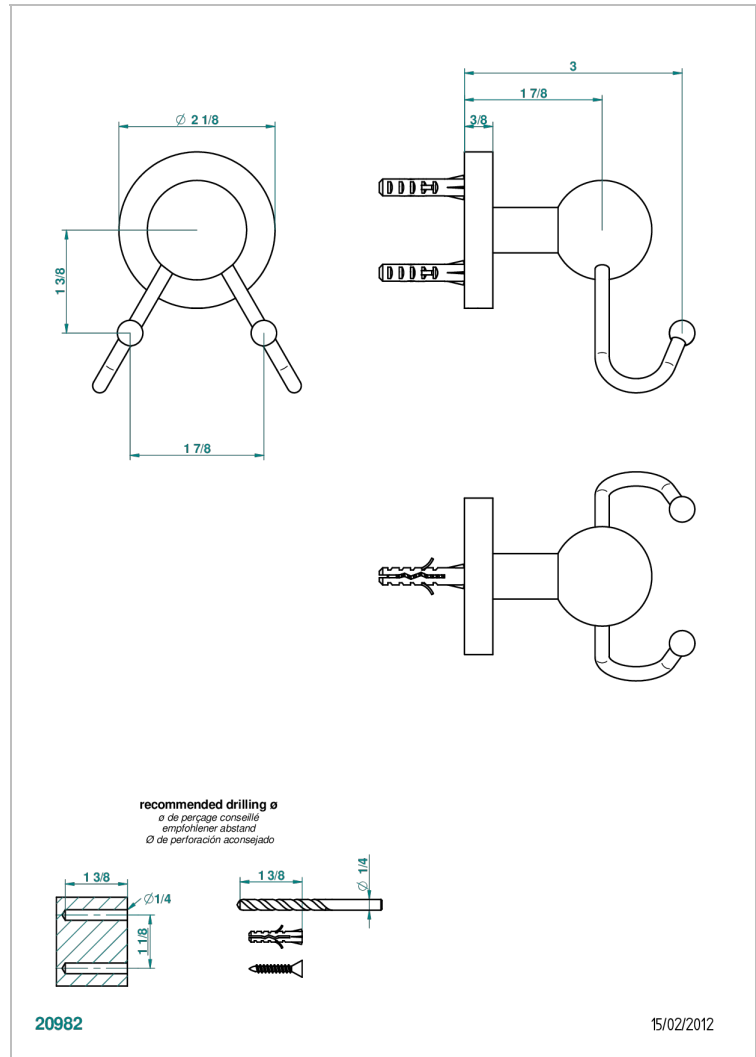

BAMBOU CLEAR CRYSTAL

A35-512

Double hook

THG[®]
PARIS

CHARACTERISTIC

- Bambou Clear crystal
- Double hook

AVAILABLE FINITIONS

Antique nickel - H28
Black ceram - D30
Blush PVD - H62
Brass color PVD - H49
Brown bronze color PVD - F33
Gold color PVD - H52

Nickel color PVD - H55
Polished chrome (color finish) - A02
Polished chrome / Polished gold (color finish) - G02
Polished gold (color finish) - F01
Polished nickel - B01
Soft gold - F30

Soft matt gold - F31
Umber PVD - H66
Varnished matt antique red copper (color finish) - H07