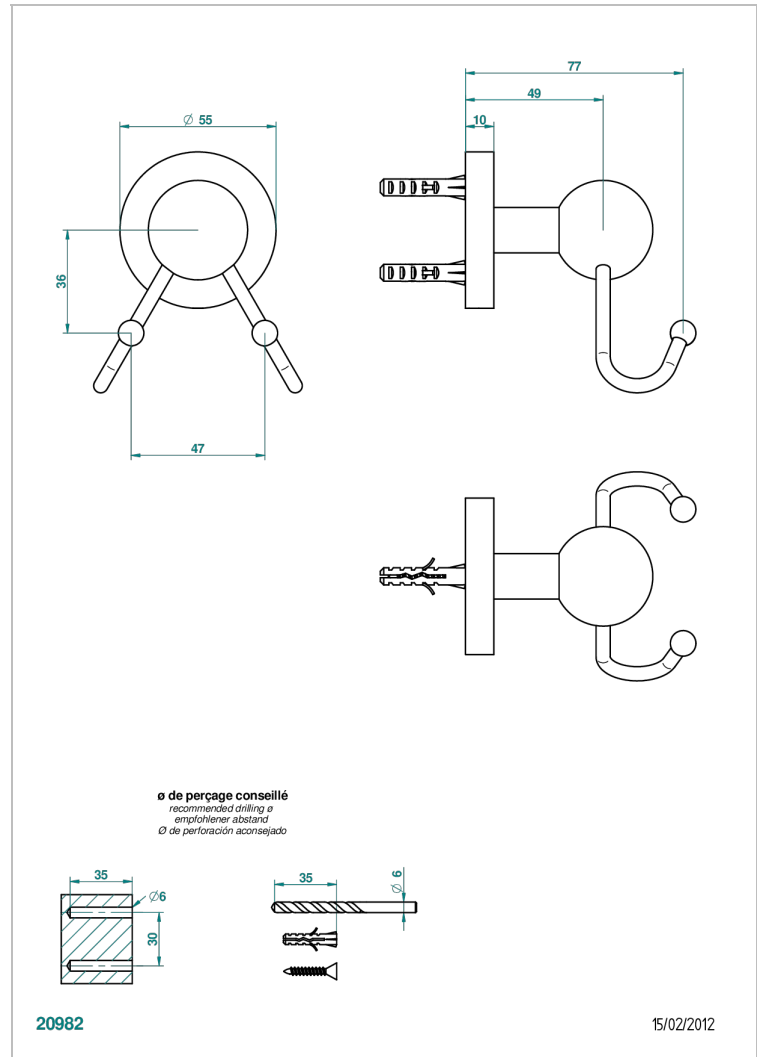

BAMBOU AMBER CRYSTAL

A34-512

Double flannel hook

THG[®]
PARIS

CHARACTERISTIC

- BamboU Amber crystal
- Double flannel hook

AVAILABLE FINITIONS

Black ceram - D30
Blush PVD - H62
Brass color PVD - H49
Brown bronze color PVD - F33
Chrome polished - A02
Chrome polished / gold polished - G02

Matt graphite PVD - H65
Matt nickel (American satin) - C01
Matt nickel color PVD - H56
Nickel antique / Sovereign - H28
Nickel color PVD - H55
Nickel polished - B01

Soft gold - F30
Soft matt gold - F31
Umber PVD - H66