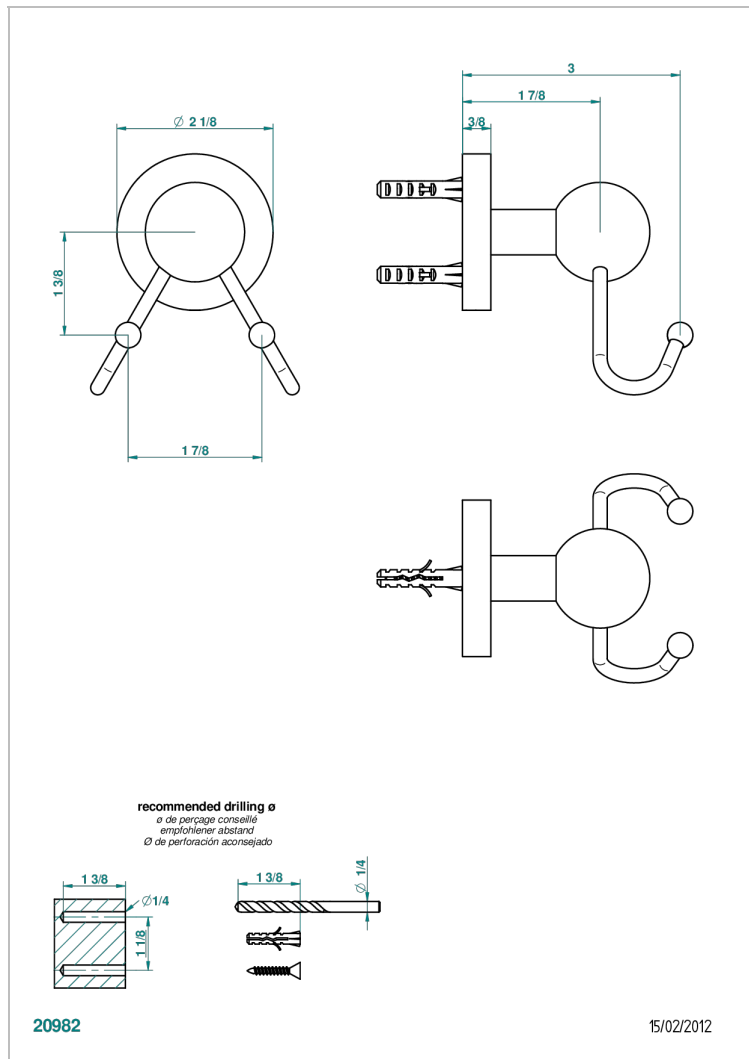

# BAMBOU AMBER CRYSTAL

A34-512

Double flannel hook

## CHARACTERISTIC

- BamboU Amber crystal
- Double flannel hook