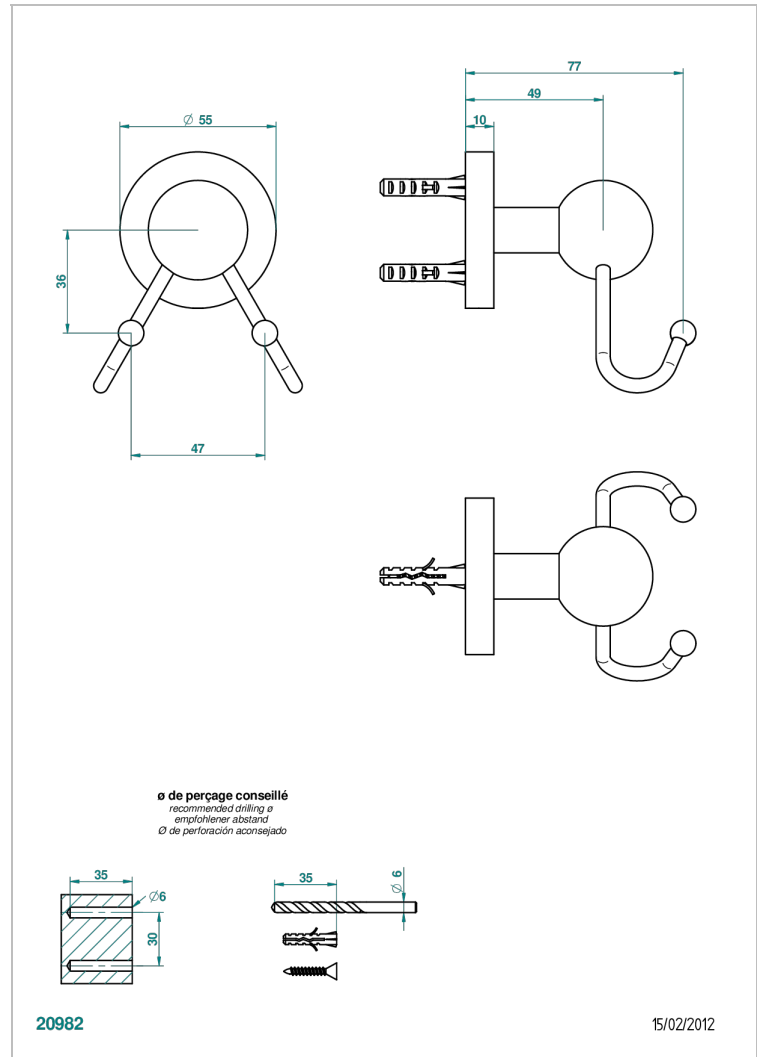

BAMBOU AMBER CRYSTAL

A34-512

Double hook

THG[®]
PARIS

CHARACTERISTIC

- BamboU Amber crystal
- Double hook

AVAILABLE FINITIONS

Antique nickel - H28
Black ceram - D30
Blush PVD - H62
Brass color PVD - H49
Brown bronze color PVD - F33
Gold color PVD - H52

Nickel color PVD - H55
Polished chrome (color finish) - A02
Polished chrome / Polished gold (color finish) - G02
Polished gold (color finish) - F01
Polished nickel - B01
Soft gold - F30

Soft matt gold - F31
Umber PVD - H66
Varnished matt antique red copper (color finish) - H07