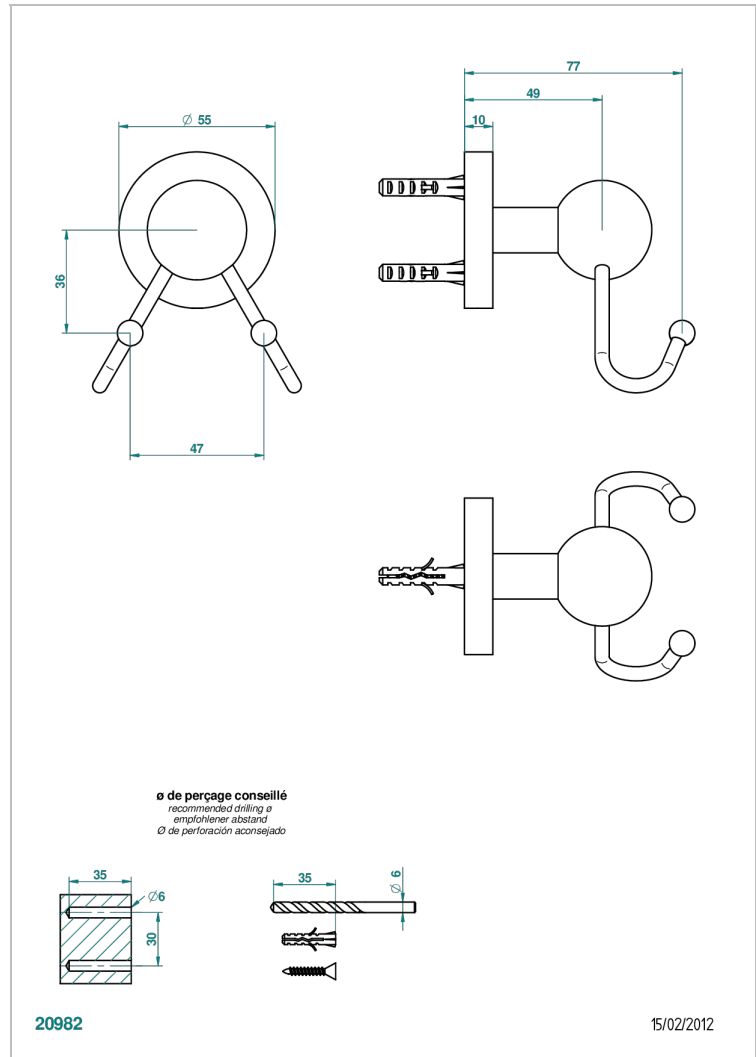

# BAMBOU BLACK CRYSTAL

A33-512

Double flannel hook

THG<sup>®</sup>  
PARIS

## CHARACTERISTIC

- Bambou Black crystal
- Double flannel hook