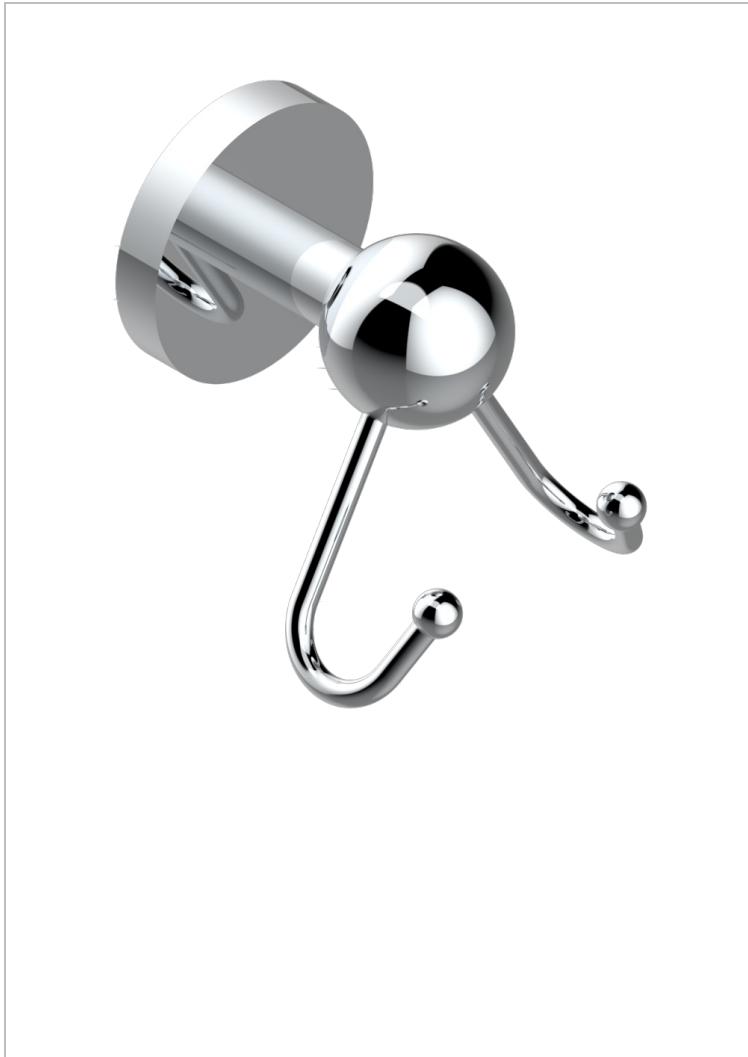

# BAMBOU BLACK CRYSTAL

A33-512

Double flannel hook

THG<sup>®</sup>  
PARIS

## CHARACTERISTIC

- Bambou Black crystal
- Double flannel hook

## AVAILABLE FINITIONS

Black ceram - D30  
Blush PVD - H62  
Brass color PVD - H49  
Brown bronze color PVD - F33  
Chrome polished - A02  
Chrome polished / gold polished - G02

Copper antique matt, coated - H07  
Gold color PVD - H52  
Gold mat - F07  
Gold polished - F01  
Graphite PVD - H64  
Light coated bronze - D01