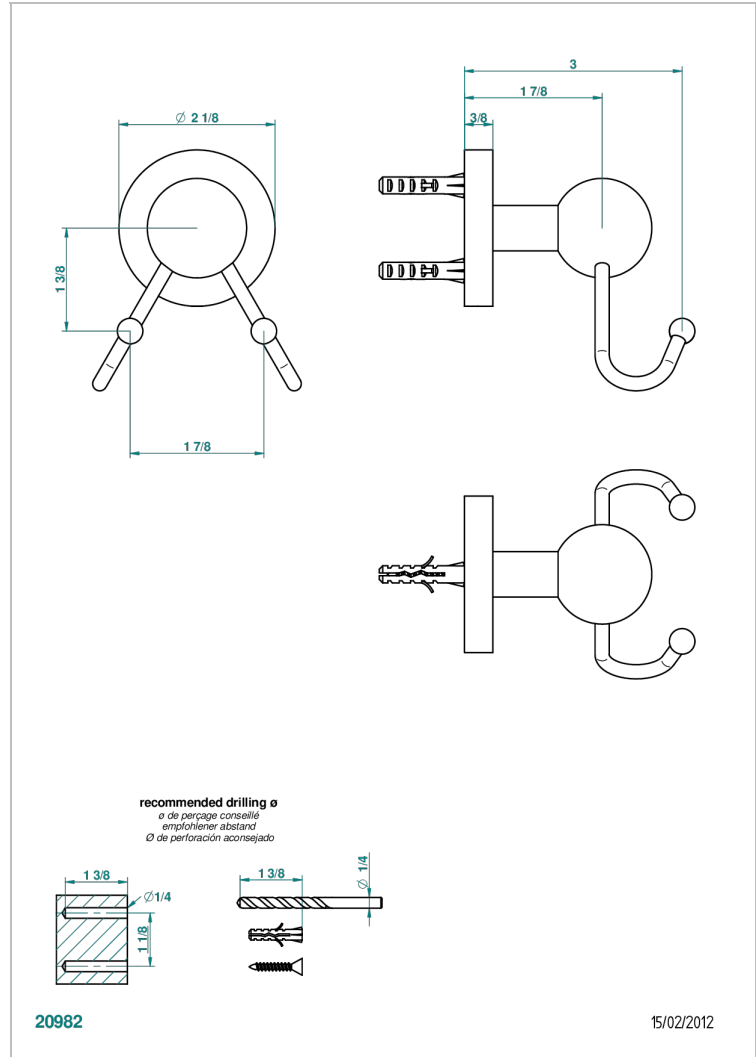

BAMBOU BLACK CRYSTAL

A33-512

Double flannel hook

CHARACTERISTIC

- Bambou Black crystal
- Double flannel hook

AVAILABLE FINITIONS

Black ceram - D30
 Blush PVD - H62
 Brass color PVD - H49
 Brown bronze color PVD - F33
 Chrome polished - A02
 Chrome polished / gold polished - G02

Matt graphite PVD - H65
 Matt nickel (American satin) - C01
 Matt nickel color PVD - H56
 Nickel antique / Sovereign - H28
 Nickel color PVD - H55
 Nickel polished - B01

Soft gold - F30
 Soft matt gold - F31
 Umber PVD - H66