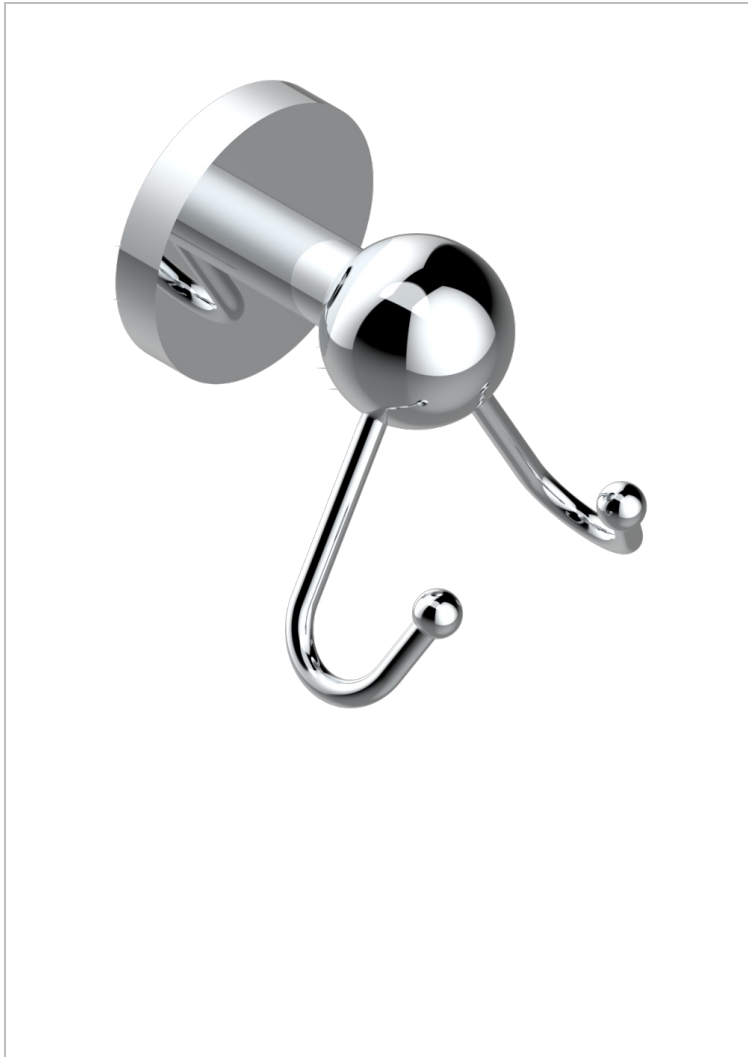

BAMBOU BLACK CRYSTAL

A33-512

Double flannel hook

CHARACTERISTIC

- Bambou Black crystal
- Double flannel hook

AVAILABLE FINITIONS

Black ceram - D30
 Blush PVD - H62
 Brass color PVD - H49
 Brown bronze color PVD - F33
 Chrome polished - A02
 Chrome polished / gold polished - G02

Copper antique matt, coated - H07
 Gold color PVD - H52
 Gold mat - F07
 Gold polished - F01
 Graphite PVD - H64
 Light coated bronze - D01

Matt Umber PVD - H67
 Matt blush PVD - H60
 Matt brass color PVD - H50
 Matt brown bronze color PVD - F34
 Matt chrome (American satin) - C02
 Matt gold color PVD - H53

Matt graphite PVD - H65
 Matt nickel (American satin) - C01
 Matt nickel color PVD - H56
 Nickel antique / Sovereign - H28
 Nickel color PVD - H55
 Nickel polished - B01

Soft gold - F30
 Soft matt gold - F31
 Umber PVD - H66