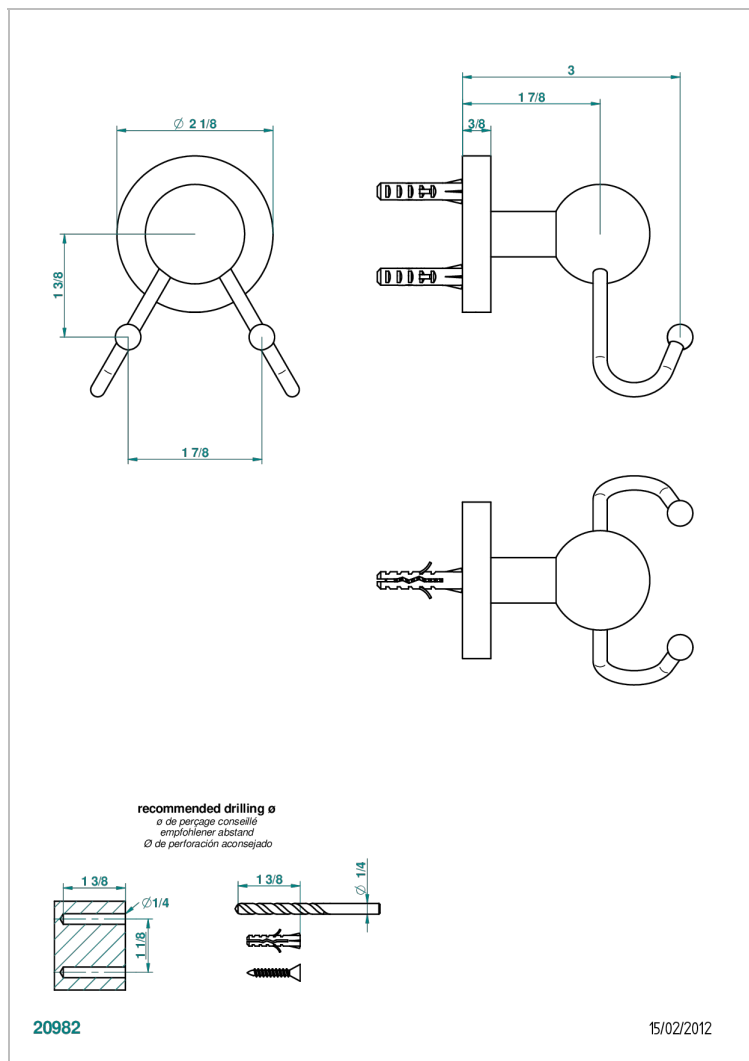

# BAMBOU BLACK CRYSTAL

A33-512

Double hook

## CHARACTERISTIC

- Bambou Black crystal
- Double hook