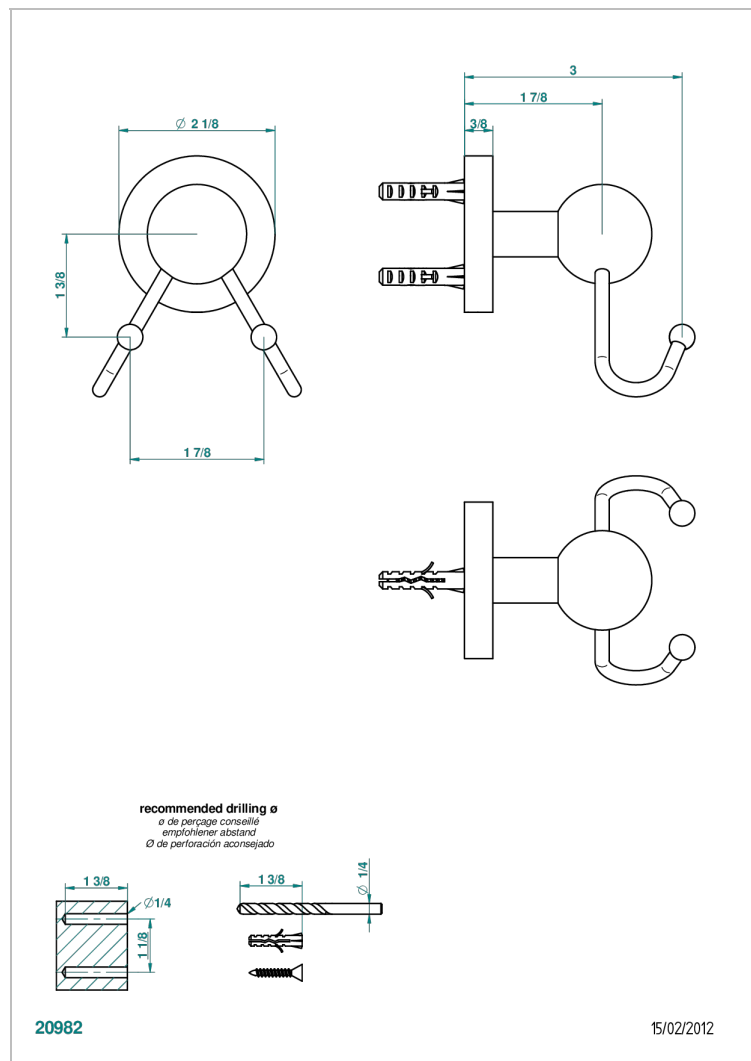

# BAMBOU BLACK CRYSTAL

A33-512

Double hook

## CHARACTERISTIC

- Bambou Black crystal
- Double hook