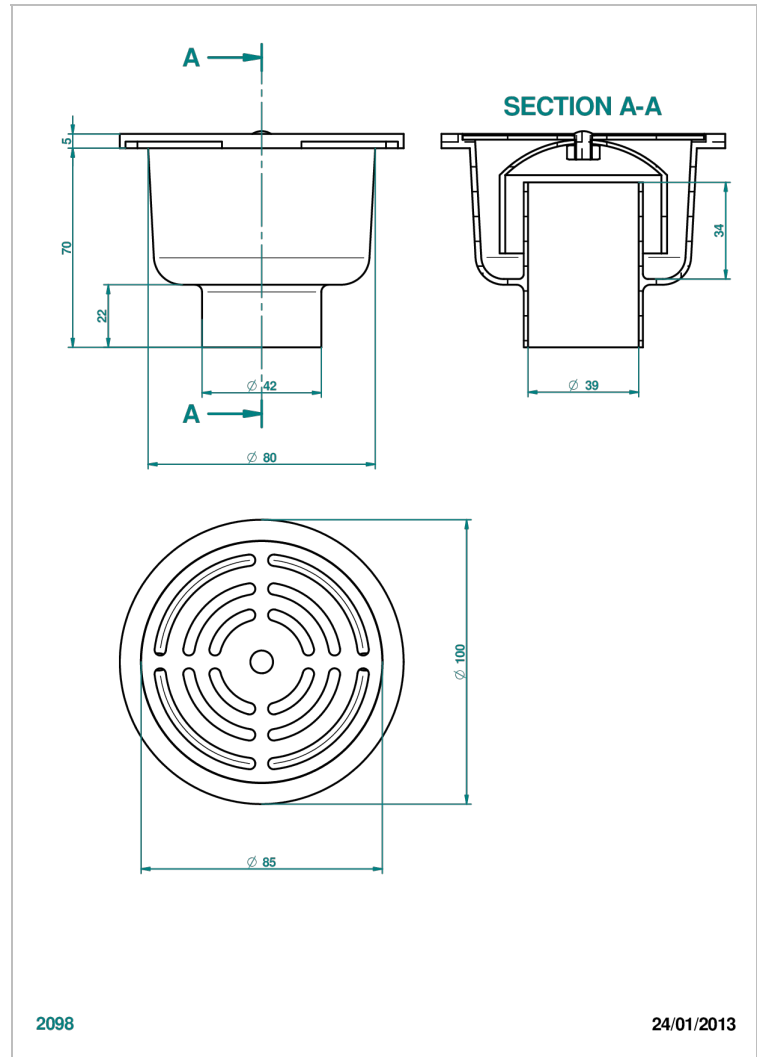

GENERAL ITEMS

G00-7644/01

Round straight shower drain, \varnothing 100 mm

2098

24/01/2013

CHARACTERISTIC

- General Items
- Round straight shower drain, \varnothing 100 mm

AVAILABLE FINITIONS