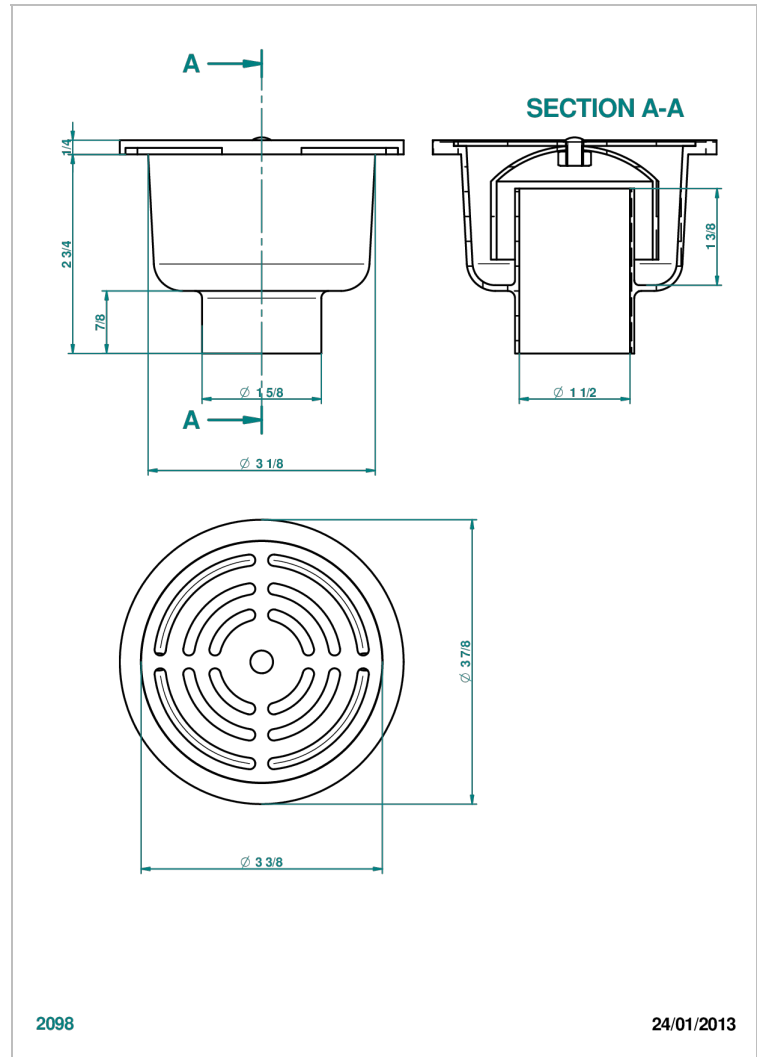

GENERAL ITEMS

G00-7644/01

Round straight shower drain, \varnothing 100 mm

CHARACTERISTIC

- General Items
- Round straight shower drain, \varnothing 100 mm

AVAILABLE FINITIONS

Antique nickel - H28
Black ceram - D30
Blush PVD - H62
Brass color PVD - H49
Brown bronze color PVD - F33
Gold color PVD - H52