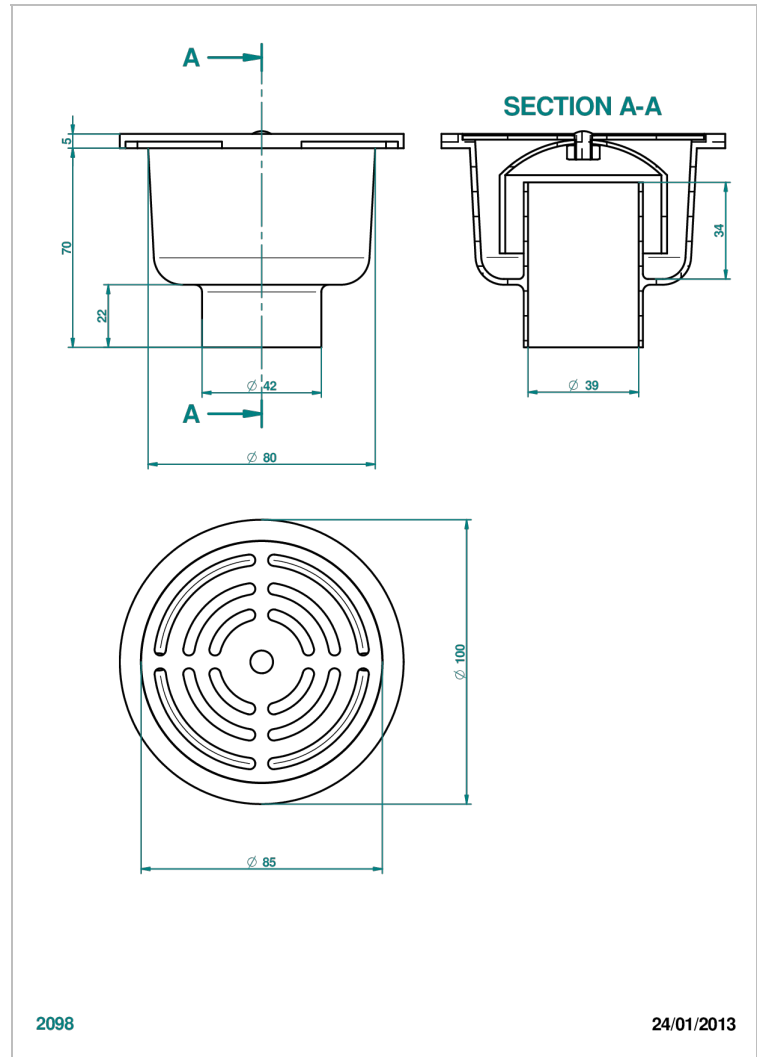

# GENERAL ITEMS

G00-7644/01

Round straight shower drain,  $\varnothing$  100 mm

2098

24/01/2013

## CHARACTERISTIC

- General Items
- Round straight shower drain,  $\varnothing$  100 mm