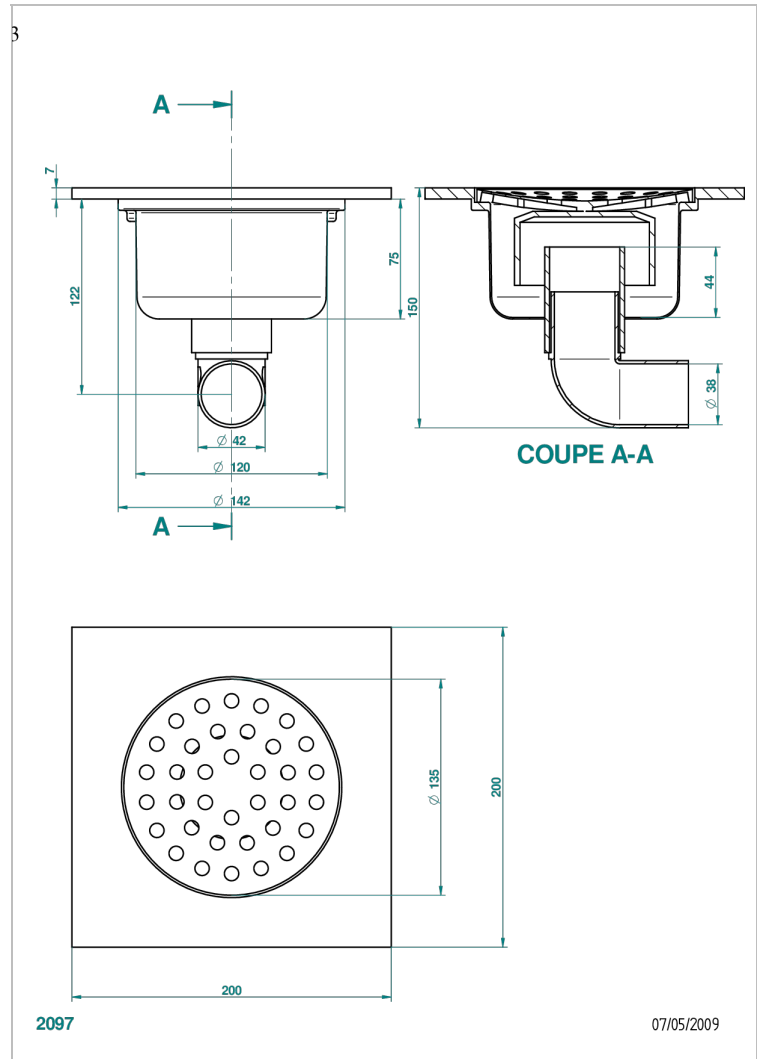

GENERAL ITEMS

G00-7640/03

Square shower drain with trap, 200 mm x 200 mm

CHARACTERISTIC

- General Items
- Square shower drain with trap, 200 mm x 200 mm

AVAILABLE FINITIONS

Antique nickel - H28
Black ceram - D30
Blush PVD - H62
Brass color PVD - H49
Brown bronze color PVD - F33
Gold color PVD - H52

Nickel color PVD - H55
Polished chrome (color finish) - A02
Polished chrome / Polished gold (color finish) - G02
Polished gold (color finish) - F01
Polished nickel - B01
Soft gold - F30

Soft matt gold - F31
Umber PVD - H66
Varnished matt antique red copper (color finish) - H07