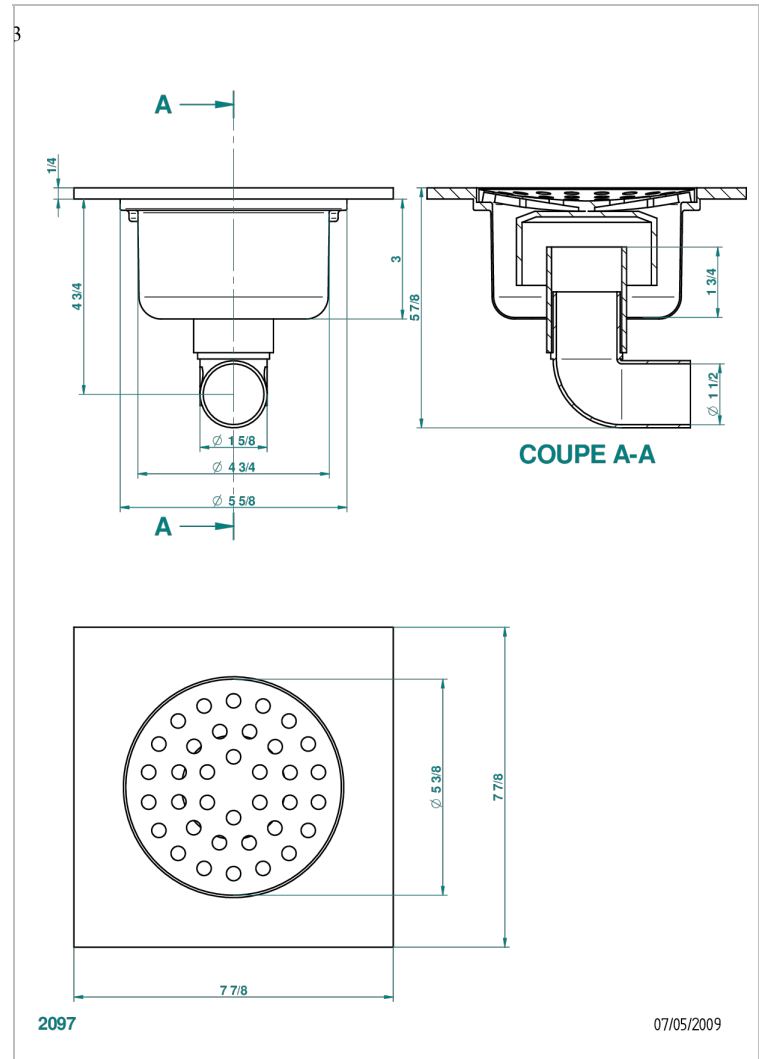

GENERAL ITEMS

G00-7640/03

Square shower drain with trap, 200 mm x 200 mm

CHARACTERISTIC

- General Items
- Square shower drain with trap, 200 mm x 200 mm

AVAILABLE FINITIONS

Antique nickel - H28
Black ceram - D30
Blush PVD - H62
Brass color PVD - H49
Brown bronze color PVD - F33
Gold color PVD - H52

Nickel color PVD - H55
Polished chrome (color finish) - A02
Polished chrome / Polished gold (color finish) - G02
Polished gold (color finish) - F01
Polished nickel - B01
Soft gold - F30

Soft matt gold - F31
Umber PVD - H66
Varnished matt antique red copper (color finish) - H07